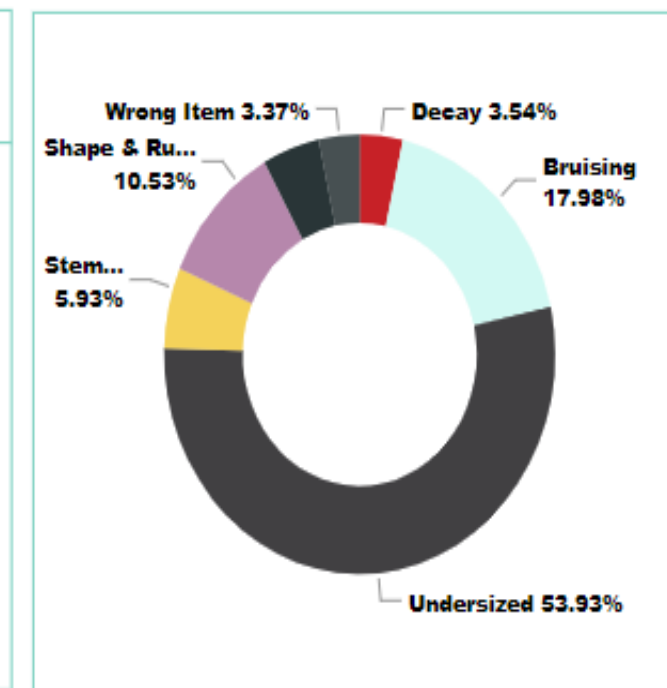

### Red - Amber - Green - Report 2023-2024

99.32% SCORE		130,554 BUSHELS BY SEASON		
PACKHOUSE	RED %	AMBER %	GREEN %	
				100.00%
	0.04%	0.04%		99.92%
	0.03%	0.20%		99.78%
	0.12%	0.28%		99.59%
	0.20%	0.24%		99.56%
	0.22%	0.37%		99.41%
	0.08%	0.52%		99.40%
	0.57%	0.11%		99.32%
	1.19%	0.11%		98.70%
<b>Total</b>	<b>0.16%</b>	<b>0.27%</b>		<b>99.57%</b>