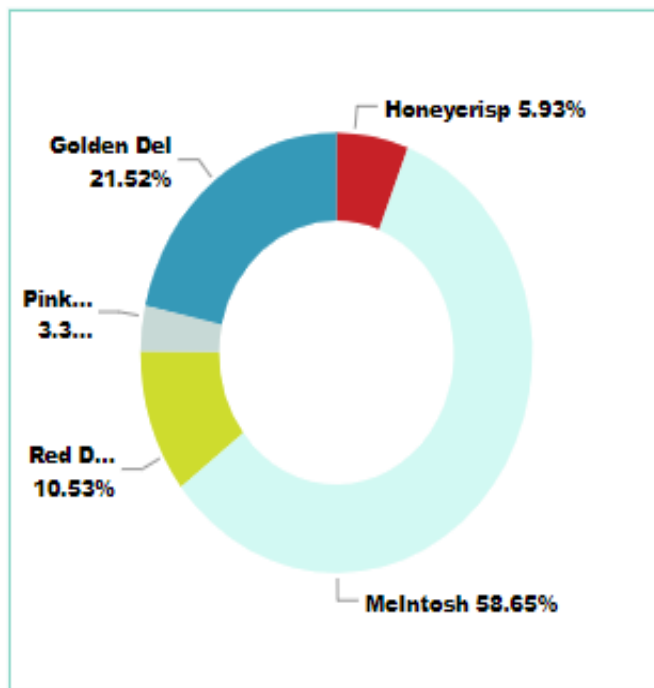

### Red - Amber - Green - Report 2023-2024

99.32% SCORE		130,554 BUSHELS BY SEASON		
PACKHOUSE	RED %	AMBER %	GREEN %	
				100.00%
	0.04%	0.04%		99.92%
	0.03%	0.20%		99.78%
	0.12%	0.28%		99.59%
	0.20%	0.24%		99.56%
	0.22%	0.37%		99.41%
	0.08%	0.52%		99.40%
	0.57%	0.11%		99.32%
	1.19%	0.11%		98.70%
<b>Total</b>	<b>0.16%</b>	<b>0.27%</b>		<b>99.57%</b>

Rejection Date	Order#	PackHouse	Customer Name	Customer Location	AMBER (Bushels)	RED (Bushels)	Reason	Variety
9/6/2023	1016913	YONDER FARMS FRUIT DIST., LLC	Market Basket		0	480	Undersized	McIntosh
10/5/2023	1043242	YONDER FARMS FRUIT DIST., LLC	Sprouts		0	160	Bruising	Golden Del
1/3/2024	1047629	YONDER FARMS FRUIT DIST., LLC	WAL-MART SUPERCENTERS	WAL-MART SUPERCENTERS-JOHNSTOWN, NY 6096	53	0	Stem punctures	Honeycrisp
1/31/2024	1053920	YONDER FARMS FRUIT DIST., LLC	Stop n Shop		0	32	Decay	Golden Del
2/27/2024	1060190	YONDER FARMS FRUIT DIST., LLC	WAL-MART SUPERCENTERS	WAL-MART SUPERCENTERS-JOHNSTOWN, NY 6096	94	0	Shape & Russet	Red Delicious
3/14/2024	1061320	YONDER FARMS FRUIT DIST., LLC	Heinen's		0	42	Quality/bruising	McIntosh
4/8/2024	1061743	YONDER FARMS FRUIT DIST., LLC	WAL-MART SUPERCENTERS	WAL-MART SUPERCENTERS-JOHNSTOWN, NY 6096	0	34	Wrong Item	Pink Lady
<b>Total</b>					<b>147</b>	<b>747</b>		