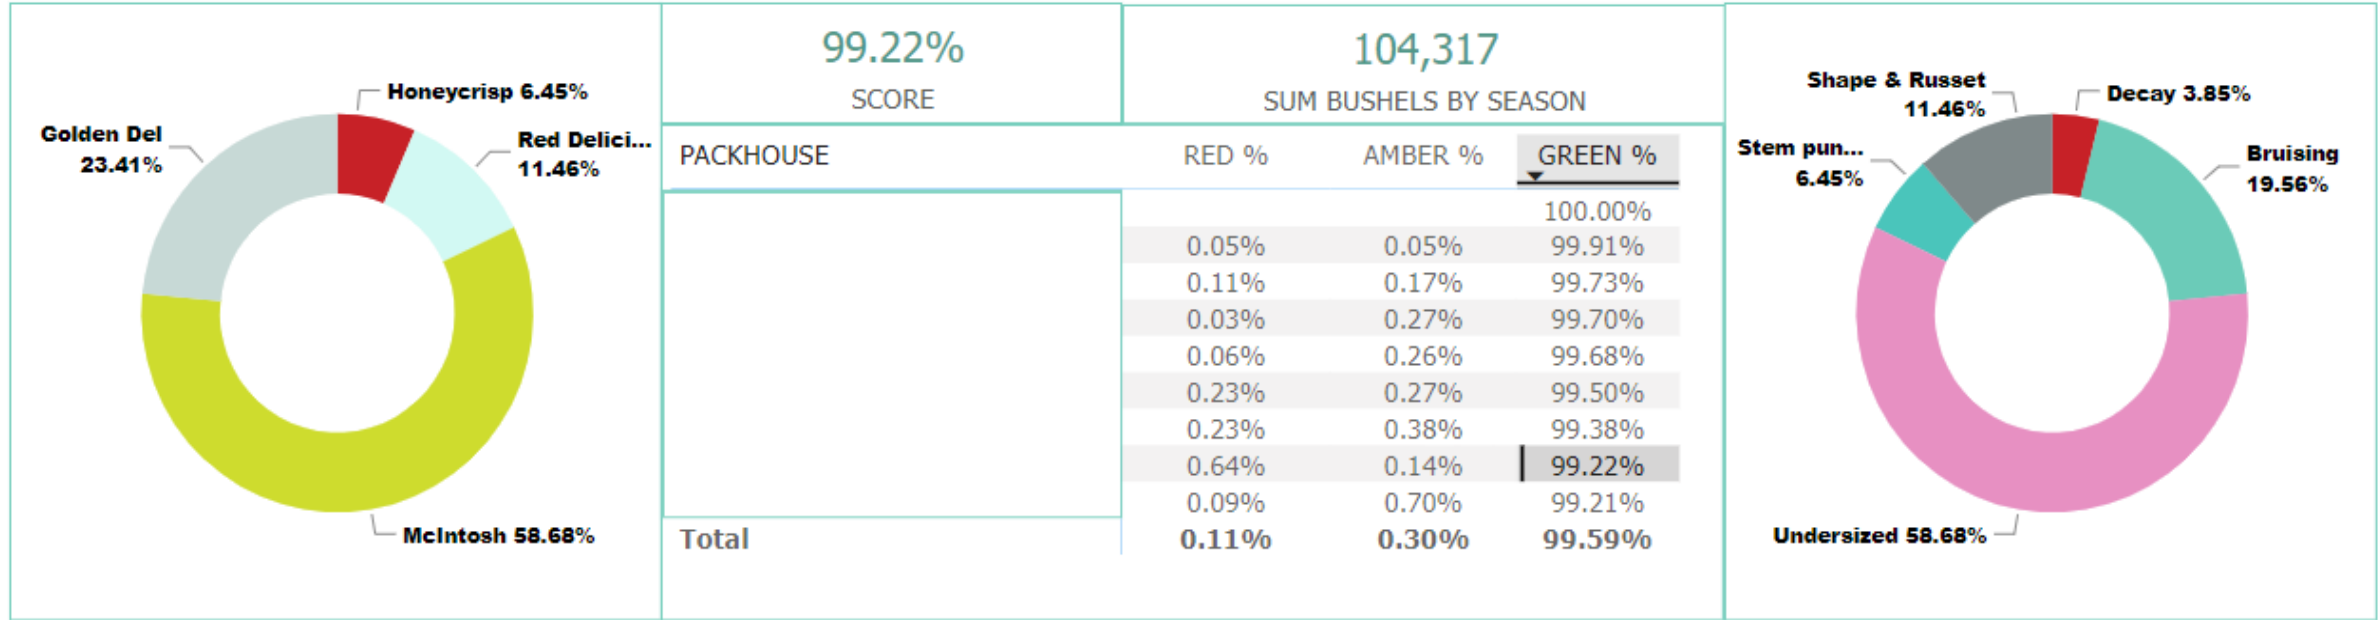

Red - Amber - Green - Report 2023-2024

Rejection Date	Order#	PackHouse	Customer Name	Customer Location	AMBER (Bushels)	RED (Bushels)	Reason	Variety
9/6/2023	1016913	YONDER FARMS FRUIT DIST., LLC	Market Basket		0	480	Undersized	McIntosh
10/5/2023	1043242	YONDER FARMS FRUIT DIST., LLC	Sprouts		0	160	Bruising	Golden Del
1/3/2024	1047629	YONDER FARMS FRUIT DIST., LLC	WAL-MART SUPERCENTERS	WAL-MART SUPERCENTERS-JOHNSTOWN, NY 6096	53	0	Stem punctures	Honeycrisp
1/31/2024	1053920	YONDER FARMS FRUIT DIST., LLC	Stop n Shop		0	32	Decay	Golden Del
2/27/2024	1060190	YONDER FARMS FRUIT DIST., LLC	WAL-MART SUPERCENTERS	WAL-MART SUPERCENTERS-JOHNSTOWN, NY 6096	94	0	Shape & Russet	Red Delicious
Total					147	672		