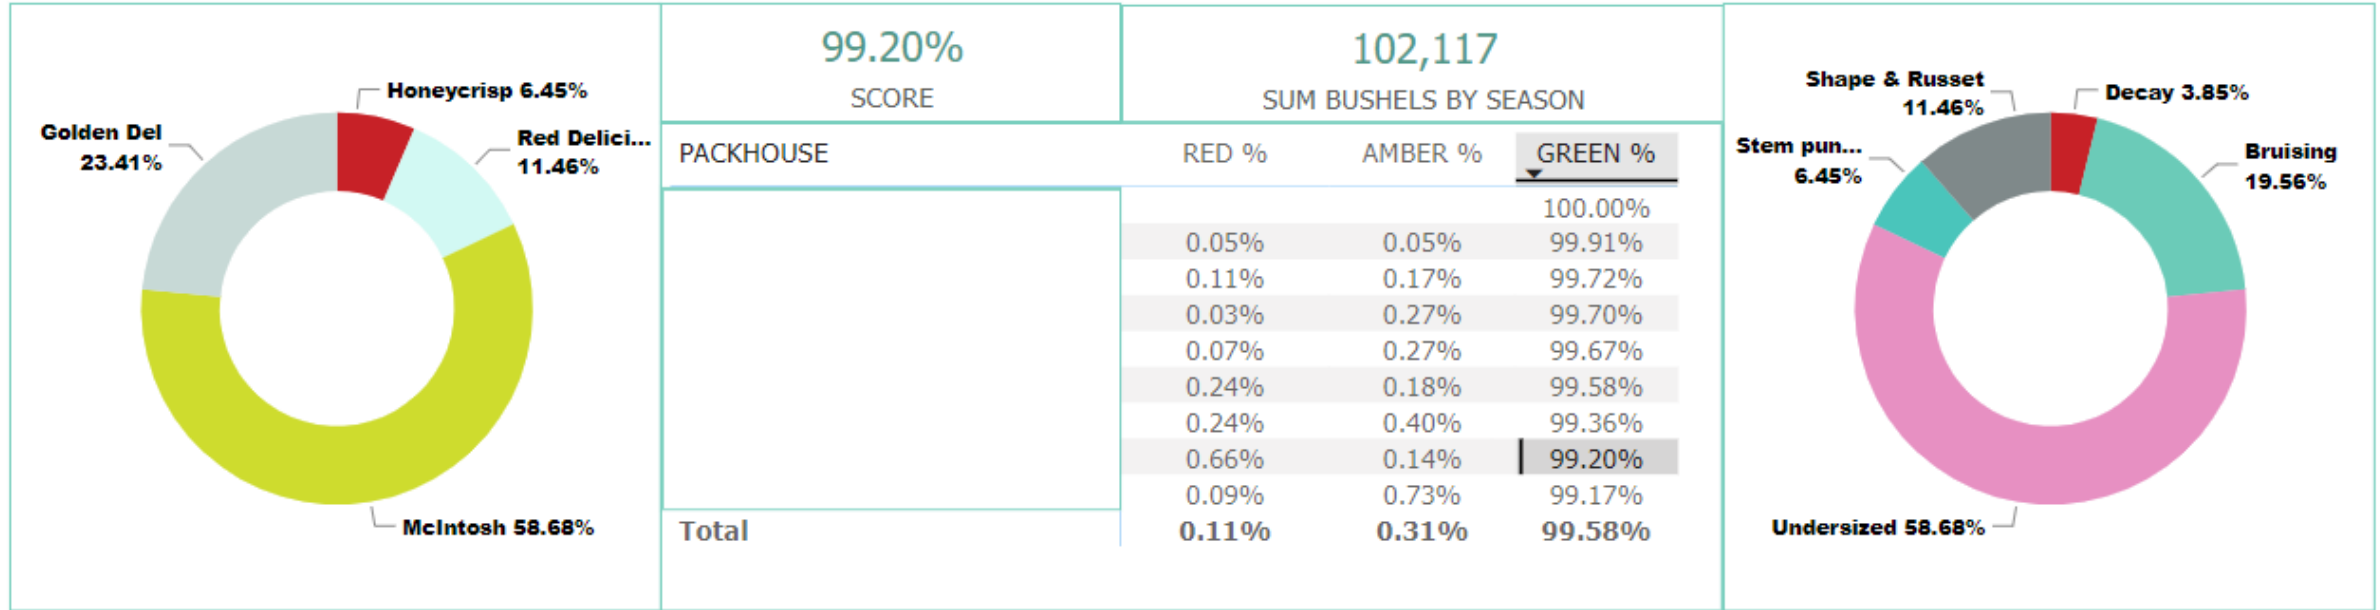

Red - Amber - Green - Report 2023-2024

Rejection Date	Order#	PackHouse	Customer Name	Customer Location	AMBER (Bushels)	RED (Bushels)	Reason	Variety
9/6/2023	1016913	YONDER FARMS FRUIT DIST., LLC	Market Basket		0	480	Undersized	McIntosh
10/5/2023	1043242	YONDER FARMS FRUIT DIST., LLC	Sprouts		0	160	Bruising	Golden Del
1/3/2024	1047629	YONDER FARMS FRUIT DIST., LLC	WAL-MART SUPERCENTERS	WAL-MART SUPERCENTERS-JOHNSTOWN, NY 6096	53	0	Stem punctures	Honeycrisp
1/31/2024	1053920	YONDER FARMS FRUIT DIST., LLC	Stop n Shop		0	32	Decay	Golden Del
2/27/2024	1060190	YONDER FARMS FRUIT DIST., LLC	WAL-MART SUPERCENTERS	WAL-MART SUPERCENTERS-JOHNSTOWN, NY 6096	94	0	Shape & Russet	Red Delicious
Total					147	672		