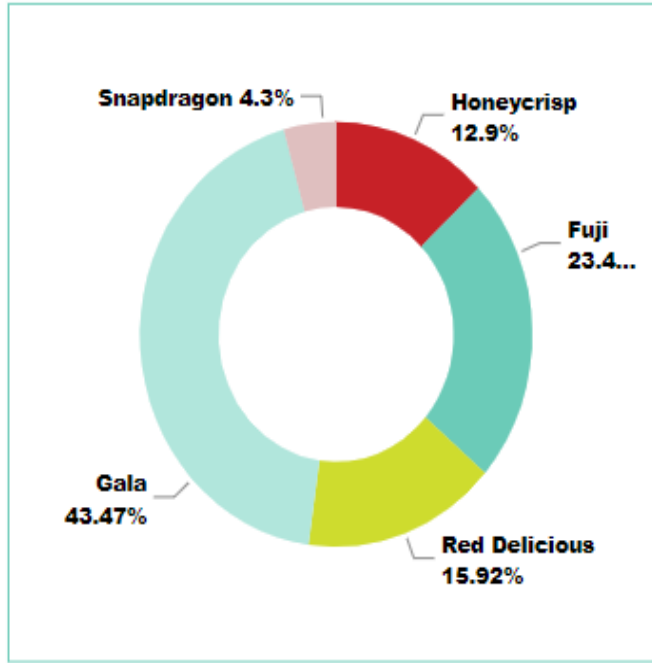

Red - Amber - Green - Report 2023-2024

99.78% SCORE		350,223 BUSHELS BY SEASON		
PACKHOUSE	RED %	AMBER %	GREEN %	
			100.00%	
	0.04%	0.04%	99.92%	
	0.03%	0.20%	99.78%	
	0.12%	0.28%	99.59%	
	0.20%	0.24%	99.56%	
	0.22%	0.37%	99.41%	
	0.08%	0.52%	99.40%	
	0.57%	0.11%	99.32%	
	1.19%	0.11%	98.70%	
Total	0.16%	0.27%	99.57%	

Rejection Date	Order#	PackHouse	Customer Name	Customer Location	AMBER (Bushels)	RED (Bushels)	Reason	Variety
10/20/2023	1043570	POMONA PACKING	Sprouts		0	42	Internal Browning	Fuji
11/3/2023	1044031	POMONA PACKING	WAL-MART SUPERCENTERS	WAL-MART SUPERCENTERS-LONDON, KY 6097	101	0	Stem punctures and insects	Honeycrisp
11/19/2023	1045248	POMONA PACKING	WAL-MART SUPERCENTERS	WAL-MART SUPERCENTERS-JOHNSTOWN, NY 6096	90	0	Internal Browning	Fuji
11/24/2023	1045497	POMONA PACKING	WAL-MART SUPERCENTERS	WAL-MART SUPERCENTERS-JOHNSTOWN, NY 6096	240	0	Decay	Gala
1/10/2024	1051390	POMONA PACKING	WAL-MART SUPERCENTERS	WAL-MART SUPERCENTERS-JOHNSTOWN, NY 6096	125	0	Decay	Red Delicious
1/17/2024	1052457	POMONA PACKING	WAL-MART SUPERCENTERS	WAL-MART SUPERCENTERS-LEWISTON, ME 7014	101	0	Decay	Gala
3/6/2024	1060952	POMONA PACKING	Harris Teeter		0	34	Shed loading product issues	Snapdragon
3/20/2024	1061416	POMONA PACKING	WAL-MART SUPERCENTERS	WAL-MART SUPERCENTERS-PAGELAND, SC 6073	34	0	Decay	Fuji
5/29/2024	186059	POMONA PACKING	Stop n Shop		0	18	Trailer was loaded wrong	Fuji
Total					691	94		