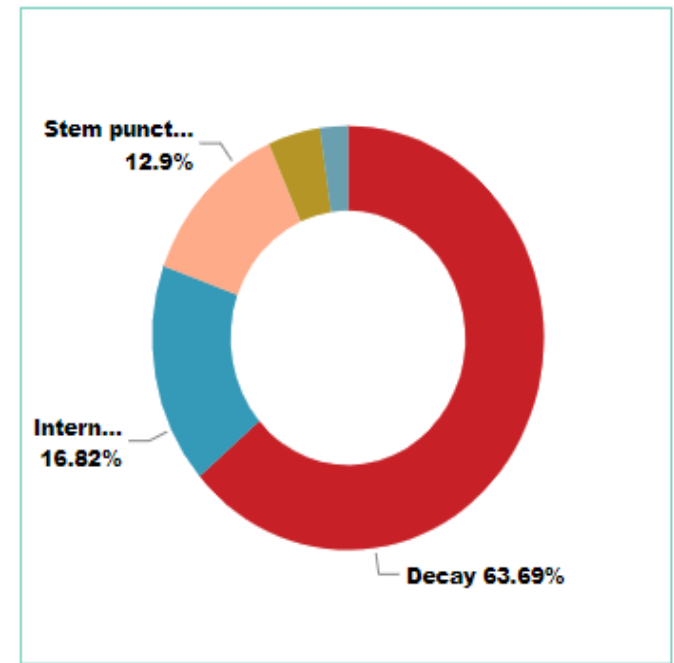

Red - Amber - Green - Report 2023-2024

99.78% SCORE		350,223 BUSHELS BY SEASON		
PACKHOUSE	RED %	AMBER %	GREEN %	
			100.00%	
	0.04%	0.04%	99.92%	
	0.03%	0.20%	99.78%	
	0.12%	0.28%	99.59%	
	0.20%	0.24%	99.56%	
	0.22%	0.37%	99.41%	
	0.08%	0.52%	99.40%	
	0.57%	0.11%	99.32%	
	1.19%	0.11%	98.70%	
Total	0.16%	0.27%	99.57%	