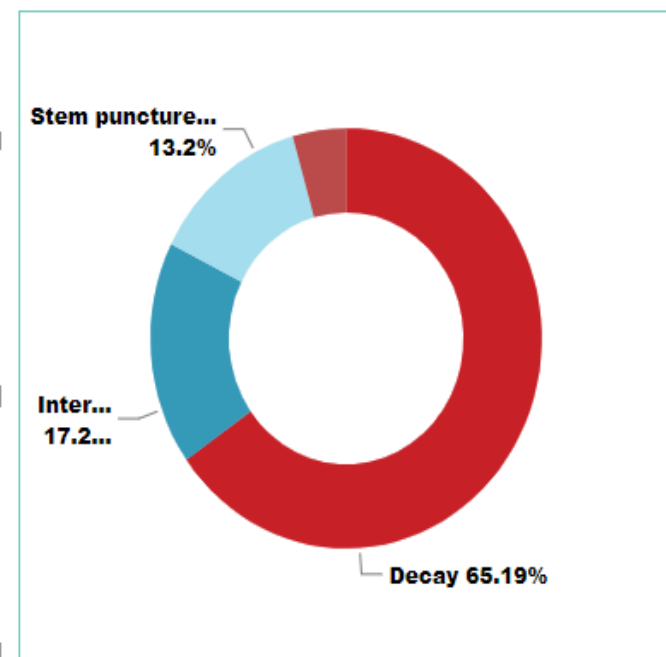

Red - Amber - Green - Report 2023-2024

PACKHOUSE	RED %	AMBER %	GREEN %
			100.00%
	0.04%	0.04%	99.92%
	0.02%	0.21%	99.77%
	0.13%	0.26%	99.61%
	0.21%	0.24%	99.55%
	0.22%	0.37%	99.41%
	0.08%	0.55%	99.37%
	0.59%	0.12%	99.29%
	1.29%	0.12%	98.59%
Total	0.17%	0.27%	99.57%

Rejection Date	Order#	PackHouse	Customer Name	Customer Location	AMBER (Bushels)	RED (Bushels)	Reason	Variety
10/20/2023	1043570	POMONA PACKING	Sprouts		0	42	Internal Browning	Fuji
11/3/2023	1044031	POMONA PACKING	WAL-MART SUPERCENTERS	WAL-MART SUPERCENTERS-LONDON, KY 6097	101	0	Stem punctures and insects	Honeycrisp
11/19/2023	1045248	POMONA PACKING	WAL-MART SUPERCENTERS	WAL-MART SUPERCENTERS-JOHNSTOWN, NY 6096	90	0	Internal Browning	Fuji
11/24/2023	1045497	POMONA PACKING	WAL-MART SUPERCENTERS	WAL-MART SUPERCENTERS-JOHNSTOWN, NY 6096	240	0	Decay	Gala
1/10/2024	1051390	POMONA PACKING	WAL-MART SUPERCENTERS	WAL-MART SUPERCENTERS-JOHNSTOWN, NY 6096	125	0	Decay	Red Delicious
1/17/2024	1052457	POMONA PACKING	WAL-MART SUPERCENTERS	WAL-MART SUPERCENTERS-LEWISTON, ME 7014	101	0	Decay	Gala
3/6/2024	1060952	POMONA PACKING	Harris Teeter		0	34	Shed loading product issues	Snapdragon
3/20/2024	1061416	POMONA PACKING	WAL-MART SUPERCENTERS	WAL-MART SUPERCENTERS-PAGELAND, SC 6073	34	0	Decay	Fuji
Total					691	76		