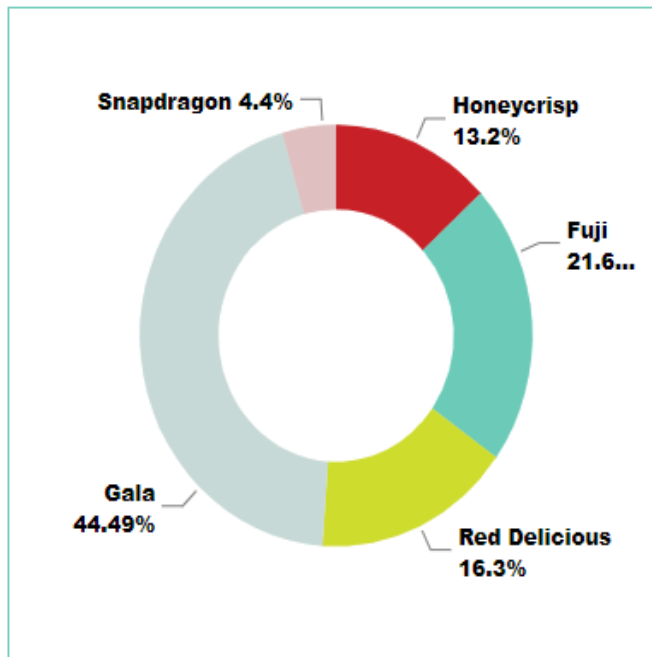

Red - Amber - Green - Report 2023-2024

PACKHOUSE	RED %	AMBER %	GREEN %
			100.00%
	0.04%	0.04%	99.92%
	0.02%	0.21%	99.77%
	0.13%	0.26%	99.61%
	0.21%	0.24%	99.55%
	0.22%	0.37%	99.41%
	0.08%	0.55%	99.37%
	0.59%	0.12%	99.29%
	1.29%	0.12%	98.59%
Total	0.17%	0.27%	99.57%

Rejection Date	Order#	PackHouse	Customer Name	Customer Location	AMBER (Bushels)	RED (Bushels)	Reason	Variety
10/20/2023	1043570	POMONA PACKING	Sprouts		0	42	Internal Browning	Fuji
11/3/2023	1044031	POMONA PACKING	WAL-MART SUPERCENTERS	WAL-MART SUPERCENTERS-LONDON, KY 6097	101	0	Stem punctures and insects	Honeycrisp
11/19/2023	1045248	POMONA PACKING	WAL-MART SUPERCENTERS	WAL-MART SUPERCENTERS-JOHNSTOWN, NY 6096	90	0	Internal Browning	Fuji
11/24/2023	1045497	POMONA PACKING	WAL-MART SUPERCENTERS	WAL-MART SUPERCENTERS-JOHNSTOWN, NY 6096	240	0	Decay	Gala
1/10/2024	1051390	POMONA PACKING	WAL-MART SUPERCENTERS	WAL-MART SUPERCENTERS-JOHNSTOWN, NY 6096	125	0	Decay	Red Delicious
1/17/2024	1052457	POMONA PACKING	WAL-MART SUPERCENTERS	WAL-MART SUPERCENTERS-LEWISTON, ME 7014	101	0	Decay	Gala
3/6/2024	1060952	POMONA PACKING	Harris Teeter		0	34	Shed loading product issues	Snapdragon
3/20/2024	1061416	POMONA PACKING	WAL-MART SUPERCENTERS	WAL-MART SUPERCENTERS-PAGELAND, SC 6073	34	0	Decay	Fuji
Total					691	76		