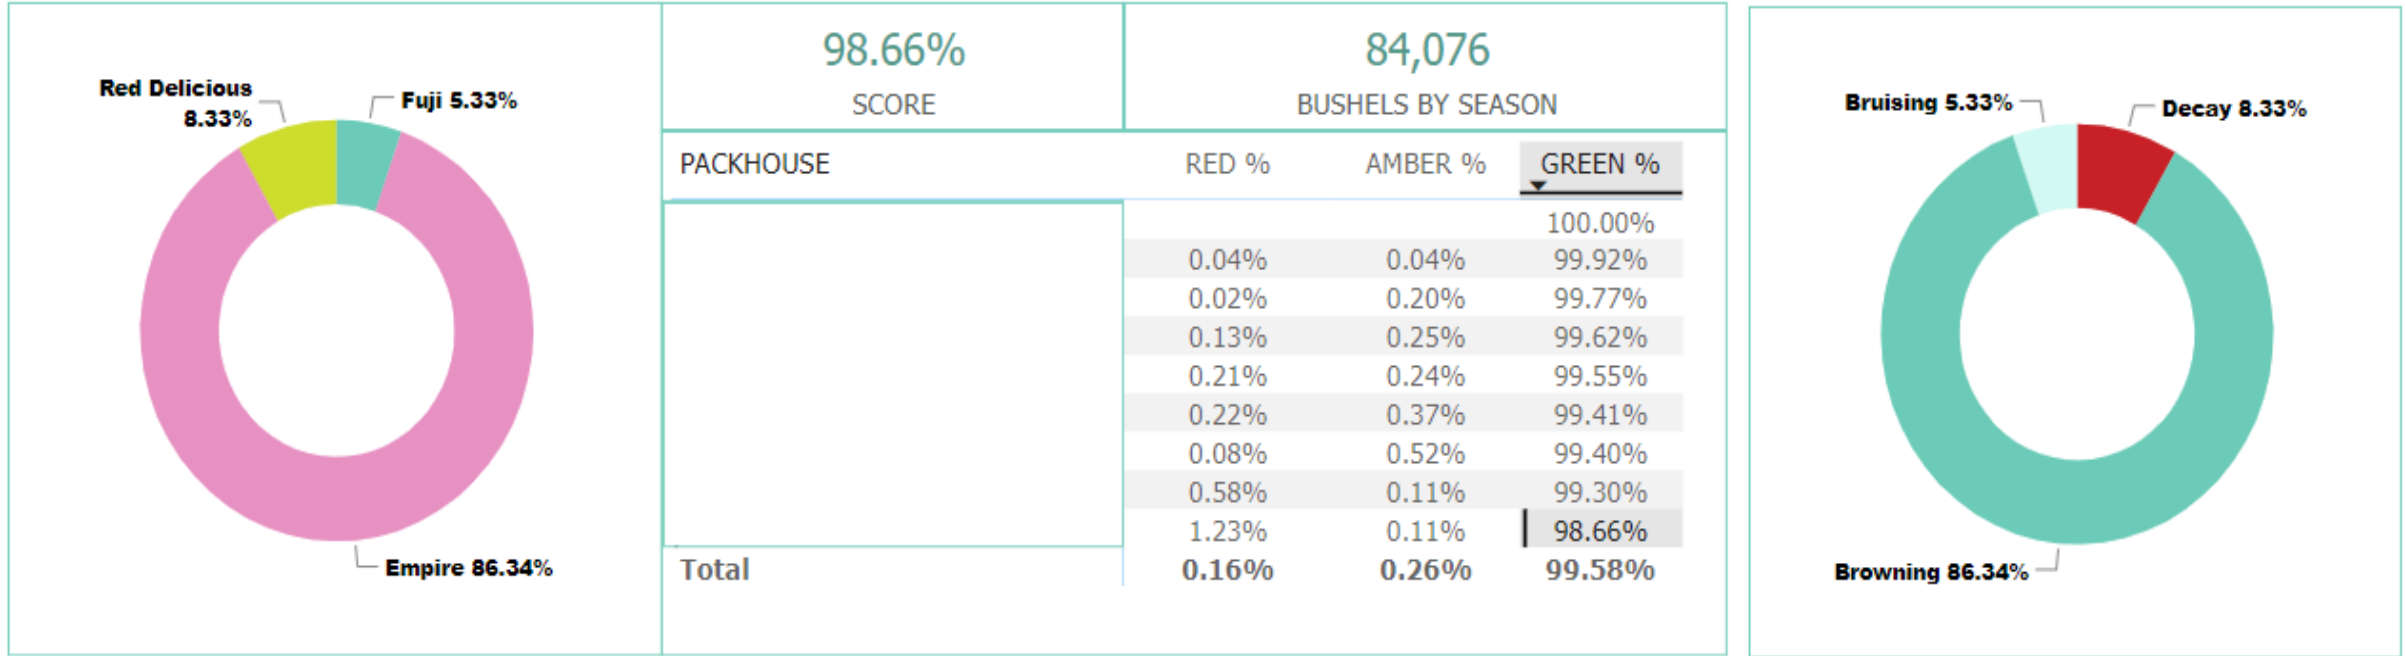

Red - Amber - Green - Report 2023-2024

Rejection Date	Order#	PackHouse	Customer Name	Customer Location	AMBER (Bushels)	RED (Bushels)	Reason	Variety
2/3/2024	1057237	PORPIGLIA FARMS	WAL-MART SUPERCENTERS	WAL-MART SUPERCENTERS-JOHNSTOWN, NY 6096	94	0	Decay	Red Delicious
3/5/2024	1060317	PORPIGLIA FARMS	WAL-MART SUPERCENTERS	WAL-MART SUPERCENTERS-LEWISTON, ME 7014	0	60	Bruising	Fuji
3/28/2024	1061628	PORPIGLIA FARMS	Fresh Express		0	972	Browning	Empire
<b>Total</b>					<b>94</b>	<b>1032</b>		