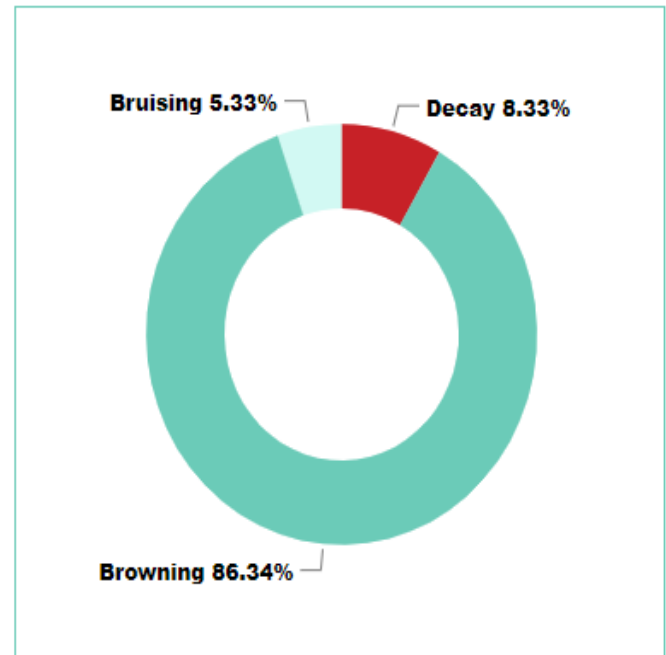

Red - Amber - Green - Report 2023-2024

98.59% SCORE		80,037 BUSHELS BY SEASON		
PACKHOUSE	RED %	AMBER %	GREEN %	
			100.00%	
	0.04%	0.04%	99.92%	
	0.02%	0.21%	99.77%	
	0.13%	0.26%	99.61%	
	0.21%	0.24%	99.55%	
	0.22%	0.37%	99.41%	
	0.08%	0.55%	99.37%	
	0.59%	0.12%	99.29%	
	1.29%	0.12%	98.59%	
Total	0.17%	0.27%	99.57%	