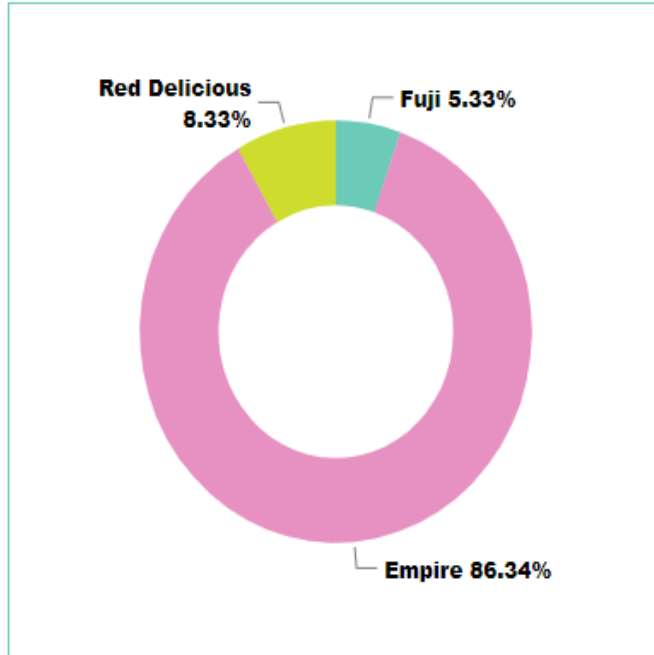

Red - Amber - Green - Report 2023-2024

98.59% SCORE		80,037 BUSHELS BY SEASON		
PACKHOUSE	RED %	AMBER %	GREEN %	
			100.00%	
	0.04%	0.04%	99.92%	
	0.02%	0.21%	99.77%	
	0.13%	0.26%	99.61%	
	0.21%	0.24%	99.55%	
	0.22%	0.37%	99.41%	
	0.08%	0.55%	99.37%	
	0.59%	0.12%	99.29%	
	1.29%	0.12%	98.59%	
Total	0.17%	0.27%	99.57%	

Rejection Date	Order#	PackHouse	Customer Name	Customer Location	AMBER (Bushels)	RED (Bushels)	Reason	Variety
2/3/2024	1057237	PORPIGLIA FARMS	WAL-MART SUPERCENTERS	WAL-MART SUPERCENTERS-JOHNSTOWN, NY 6096	94	0	Decay	Red Delicious
3/5/2024	1060317	PORPIGLIA FARMS	WAL-MART SUPERCENTERS	WAL-MART SUPERCENTERS-LEWISTON, ME 7014	0	60	Bruising	Fuji
3/28/2024	1061628	PORPIGLIA FARMS	Fresh Express		0	972	Browning	Empire
Total					94	1032		