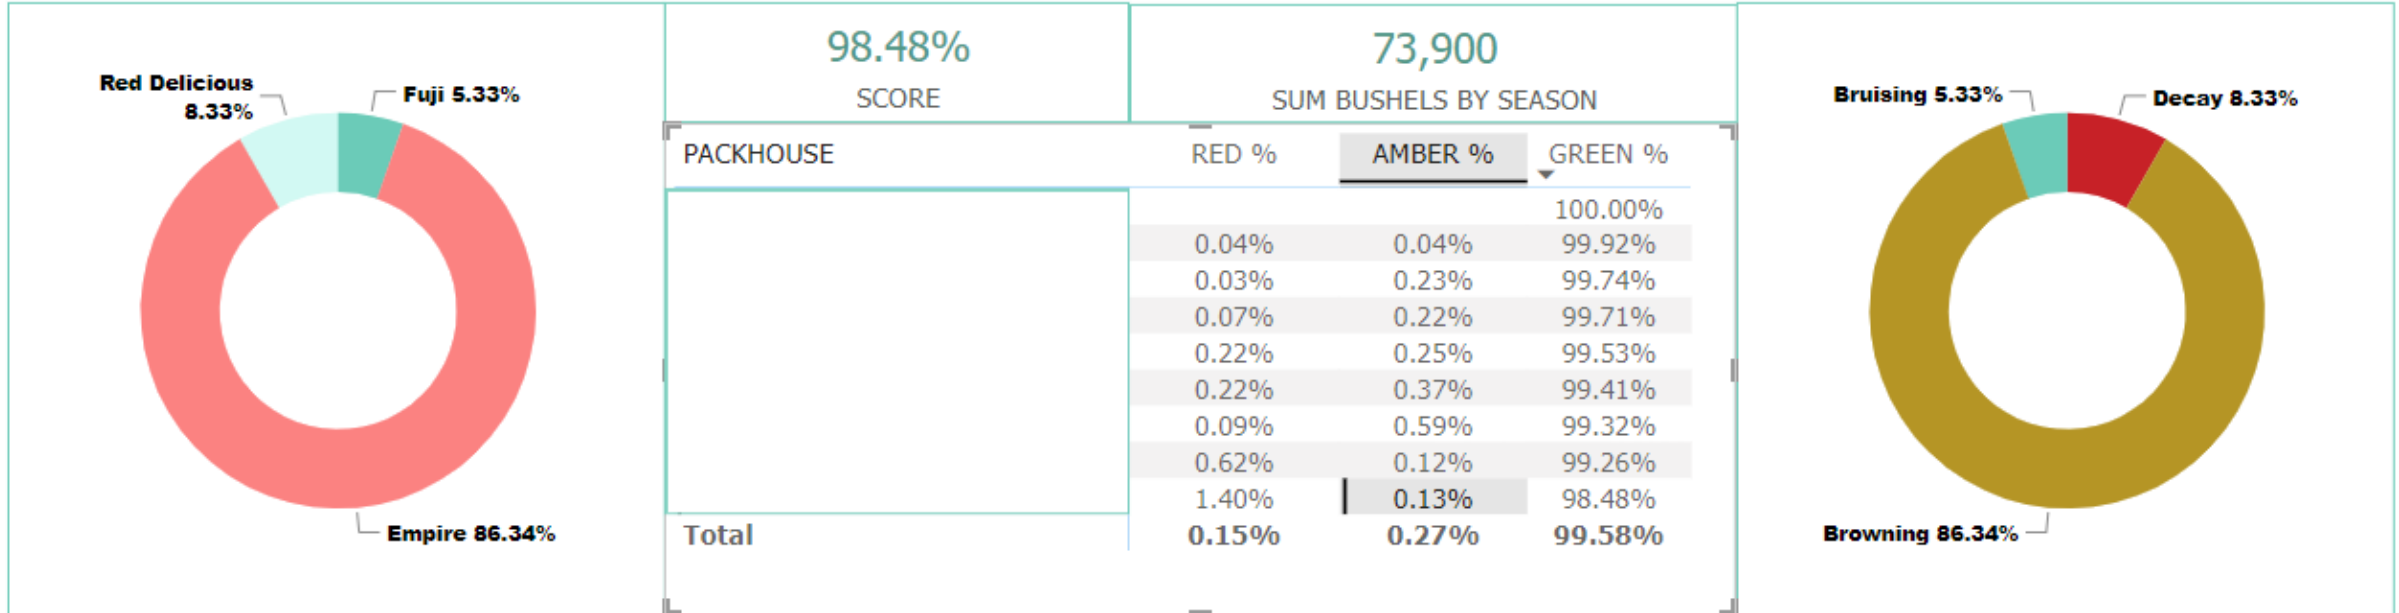

Red - Amber - Green - Report 2023-2024

Rejection Date	Order#	PackHouse	Customer Name	Customer Location	AMBER (Bushels)	RED (Bushels)	Reason	Variety
2/3/2024	1057237	PORPIGLIA FARMS	WAL-MART SUPERCENTERS	WAL-MART SUPERCENTERS-JOHNSTOWN, NY 6096	94	0	Decay	Red Delicious
3/5/2024	1060317	PORPIGLIA FARMS	WAL-MART SUPERCENTERS	WAL-MART SUPERCENTERS-LEWISTON, ME 7014	0	60	Bruising	Fuji
3/28/2024	1061628	PORPIGLIA FARMS	Fresh Express		0	972	Browning	Empire
<b>Total</b>					<b>94</b>	<b>1032</b>		