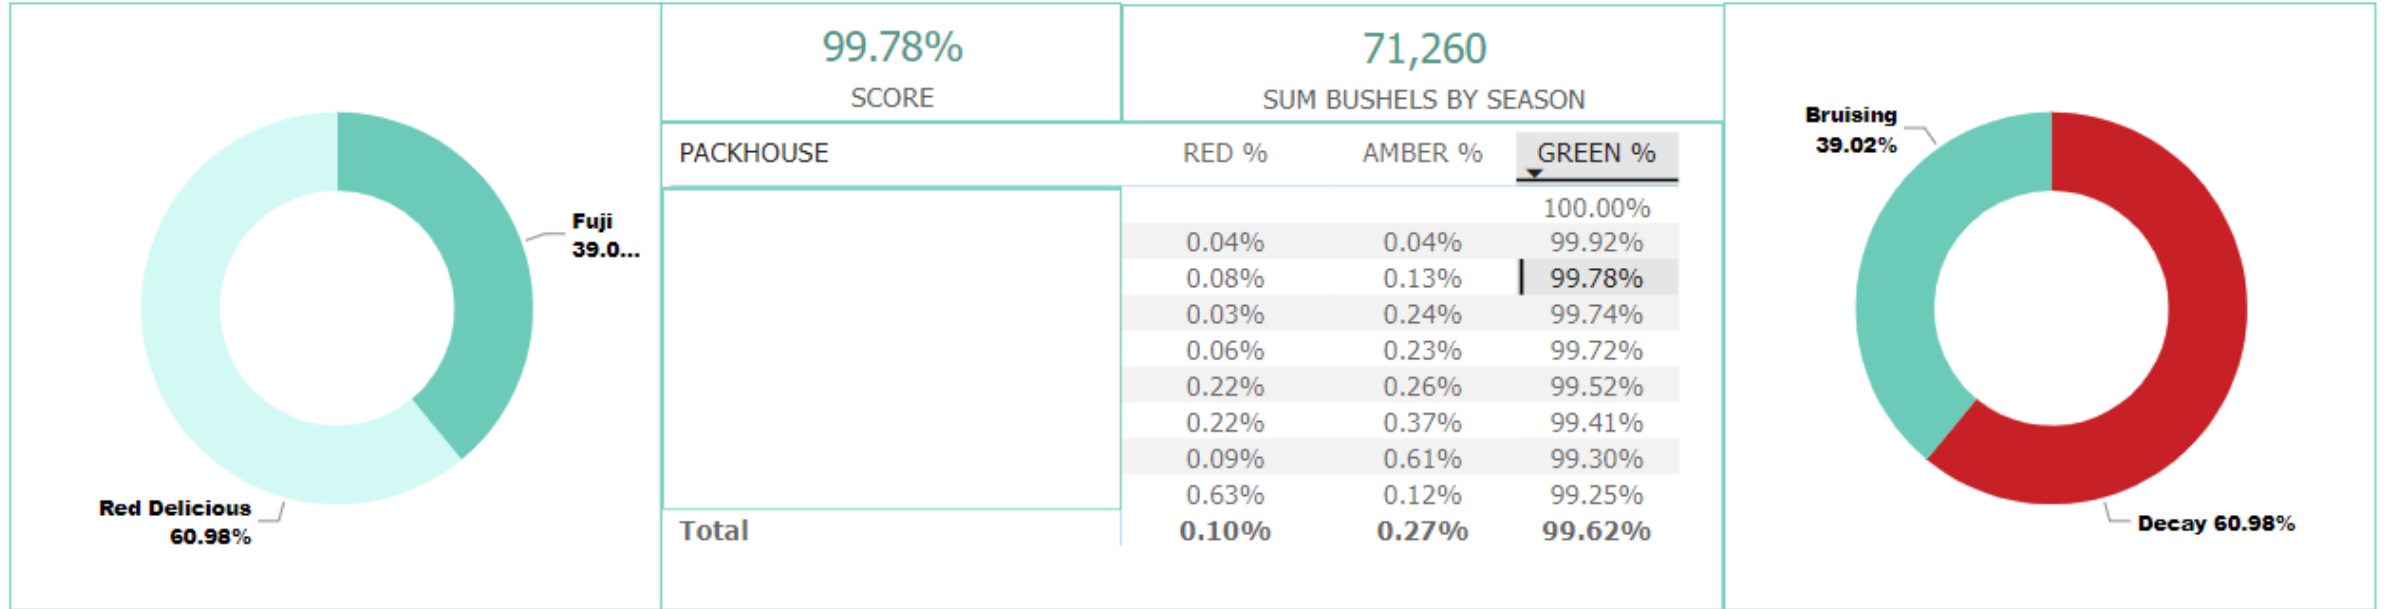

Red - Amber - Green - Report 2023-2024

Rejection Date	Order#	PackHouse	Customer Name	Customer Location	AMBER (Bushels)	RED (Bushels)	Reason	Variety
2/3/2024	1057237	PORPIGLIA FARMS	WAL-MART SUPERCENTERS	WAL-MART SUPERCENTERS-JOHNSTOWN, NY 6096	94	0	Decay	Red Delicious
3/5/2024	1060317	PORPIGLIA FARMS	WAL-MART SUPERCENTERS	WAL-MART SUPERCENTERS-LEWISTON, ME 7014	0	60	Bruising	Fuji
3/28/2024	1061628	PORPIGLIA FARMS	Fresh Express		0		Browning	Empire
Total					94	60		