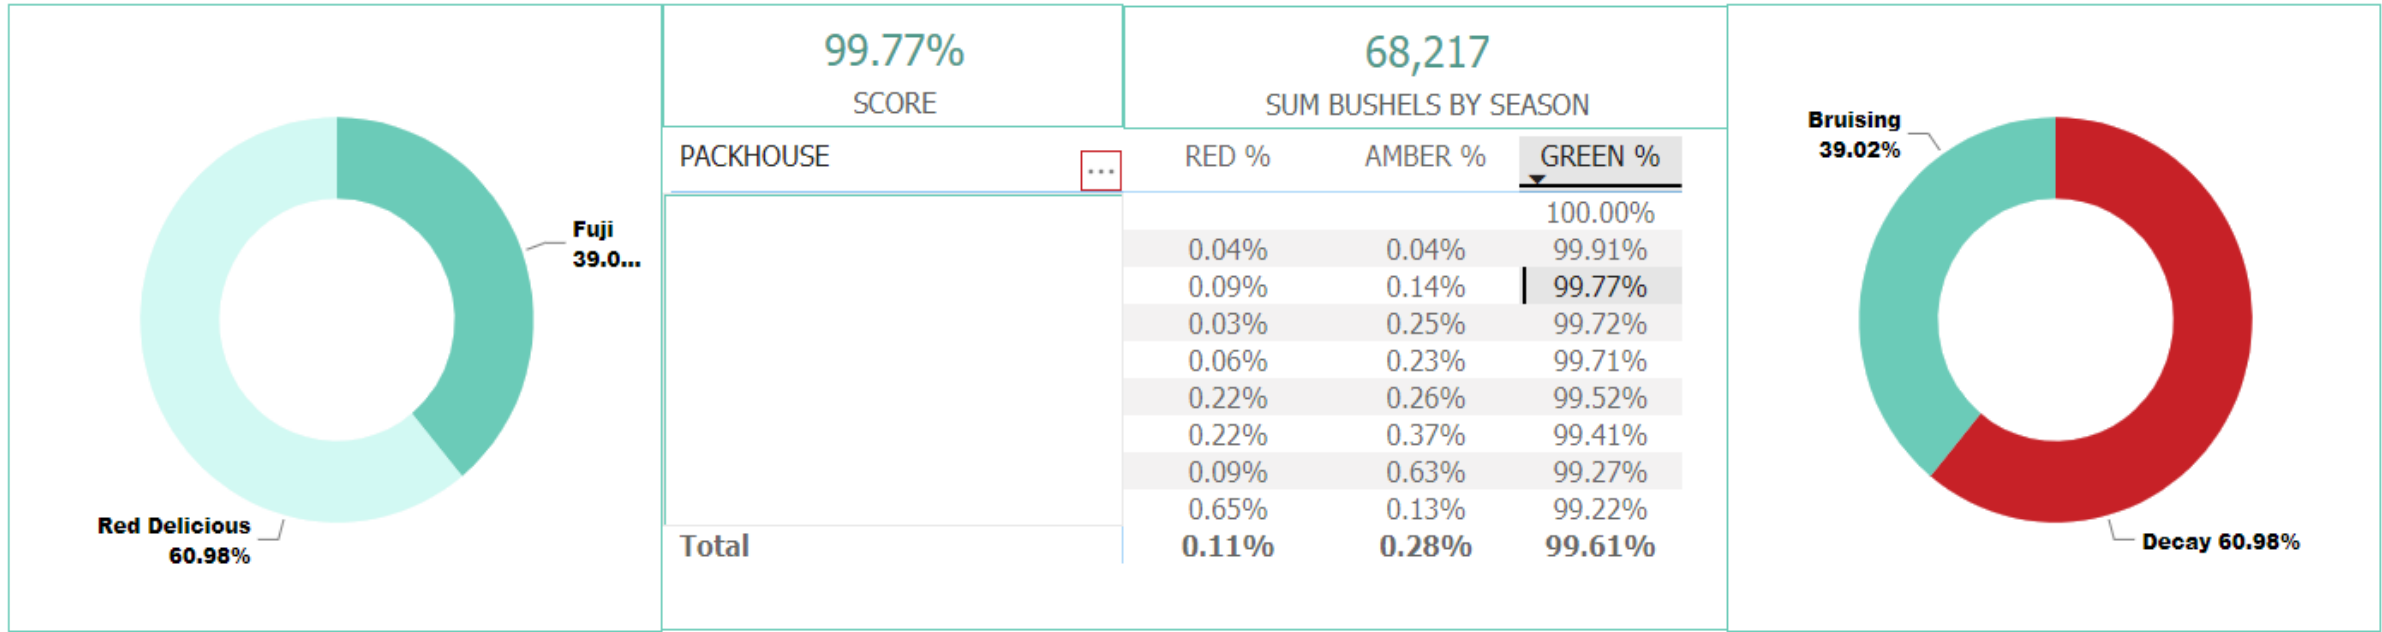

Red - Amber - Green - Report 2023-2024

Rejection Date	Order#	PackHouse	Customer Name	Customer Location	AMBER (Bushels)	RED (Bushels)	Reason	Variety
2/3/2024	1057237	PORPIGLIA FARMS	WAL-MART SUPERCENTERS	WAL-MART SUPERCENTERS-JOHNSTOWN, NY 6096	94	0	Decay	Red Delicious
3/5/2024	1060317	PORPIGLIA FARMS	WAL-MART SUPERCENTERS	WAL-MART SUPERCENTERS-LEWISTON, ME 7014	0	60	Bruising	Fuji
3/28/2024	1061628	PORPIGLIA FARMS	Fresh Express		0		Browning	Empire
<b>Total</b>					<b>94</b>	<b>60</b>		