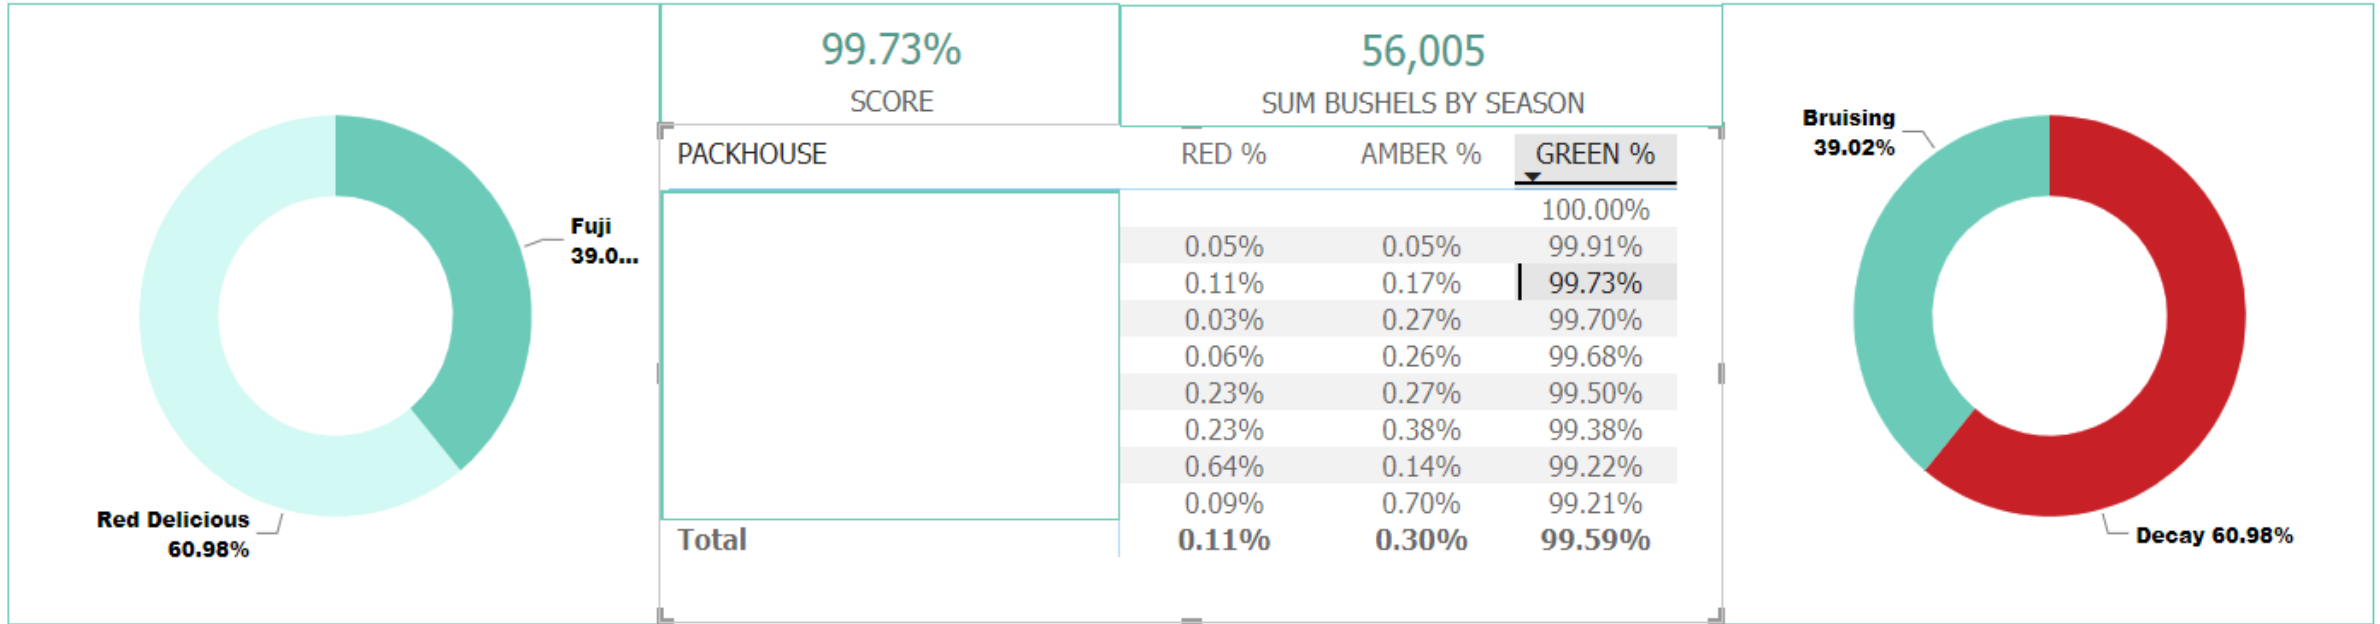

Red - Amber - Green - Report 2023-2024

Rejection Date	Order#	PackHouse	Customer Name	Customer Location	AMBER (Bushels)	RED (Bushels)	Reason	Variety
2/3/2024	1057237	PORPIGLIA FARMS	WAL-MART SUPERCENTERS	WAL-MART SUPERCENTERS-JOHNSTOWN, NY 6096	94	0	Decay	Red Delicious
3/5/2024	1060317	PORPIGLIA FARMS	WAL-MART SUPERCENTERS	WAL-MART SUPERCENTERS-LEWISTON, ME 7014	0	60	Bruising	Fuji
Total					94	60		