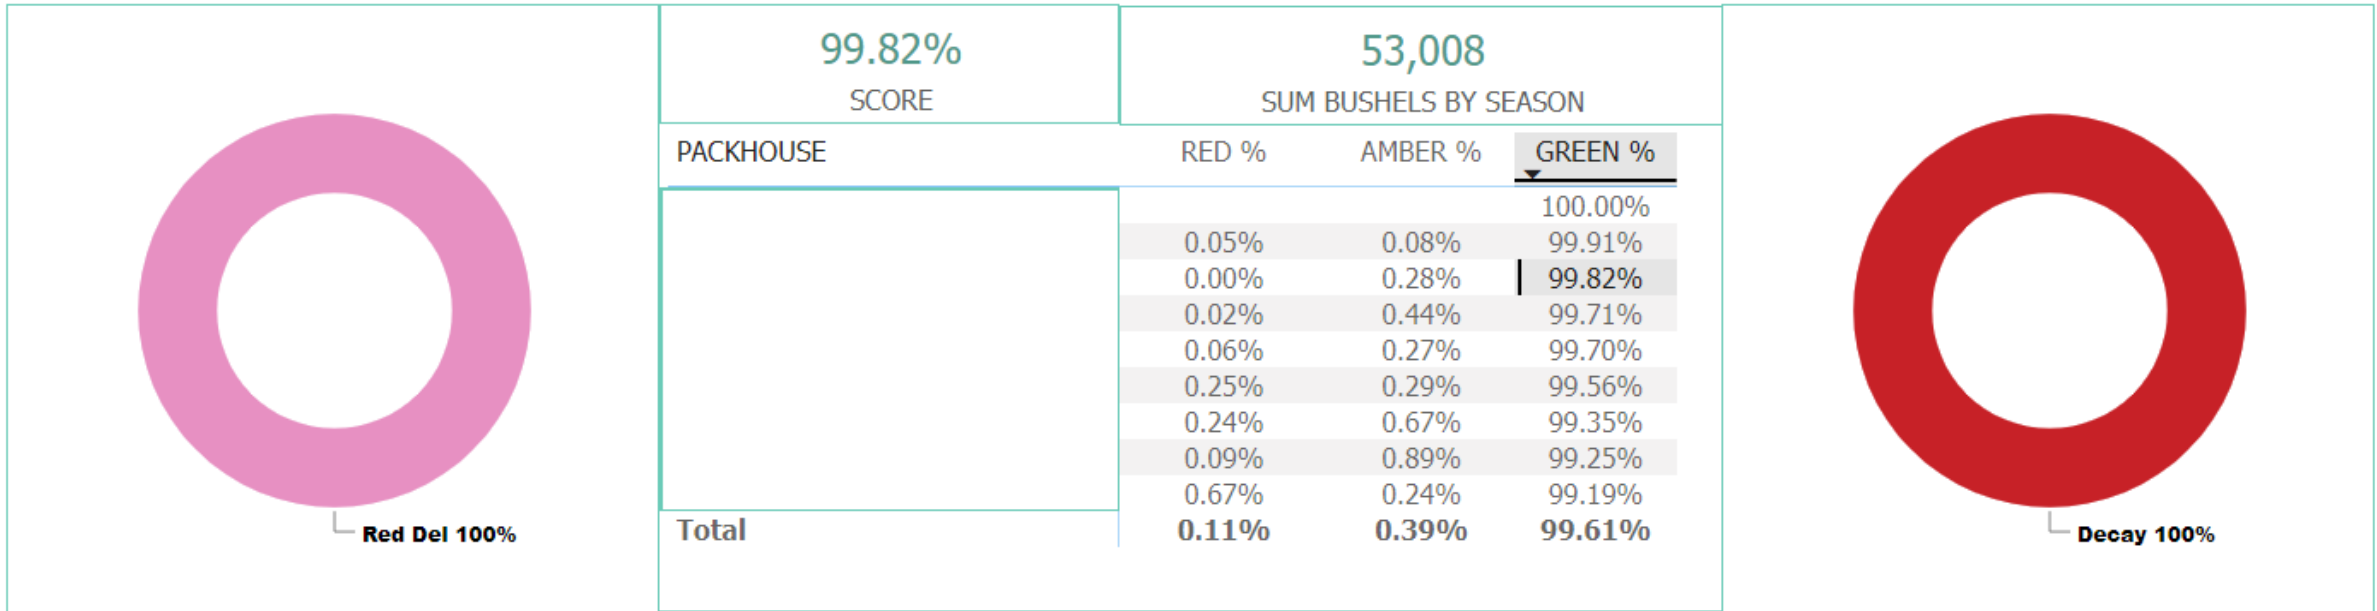

Red - Amber - Green - Report 2023-2024

Rejection Date	Order#	PackHouse	Customer Name	Customer Location	AMBER (Bushels)	RED (Bushels)	Reason	Variety
2/3/2024	1057237	PORPIGLIA FARMS	WAL-MART SUPERCENTERS	WAL-MART SUPERCENTERS-JOHNSTOWN, NY 6096	94	0	Decay	Red Del
Total					94	0		