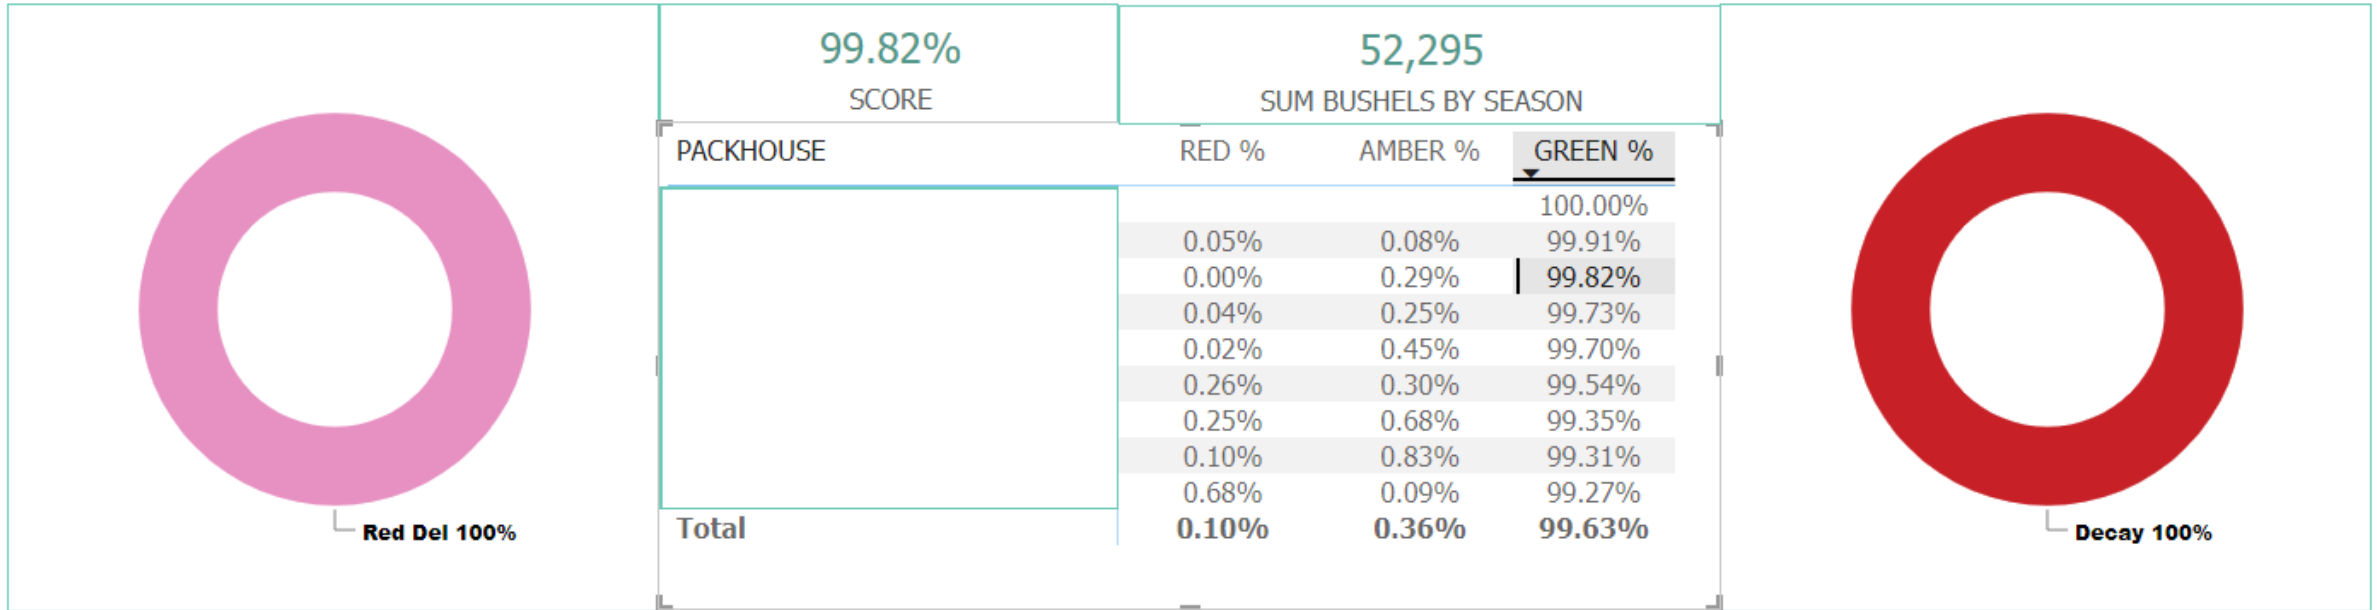

Red - Amber - Green - Report 2023-2024

Rejection Date	Order#	PackHouse	Customer Name	Customer Location	AMBER (Bushels)	RED (Bushels)	Reason	Variety
2/3/2024	1057237	PORPIGLIA FARMS	WAL-MART SUPERCENTERS	WAL-MART SUPERCENTERS-JOHNSTOWN, NY 6096	94	0	Decay	Red Del
Total					94	0		