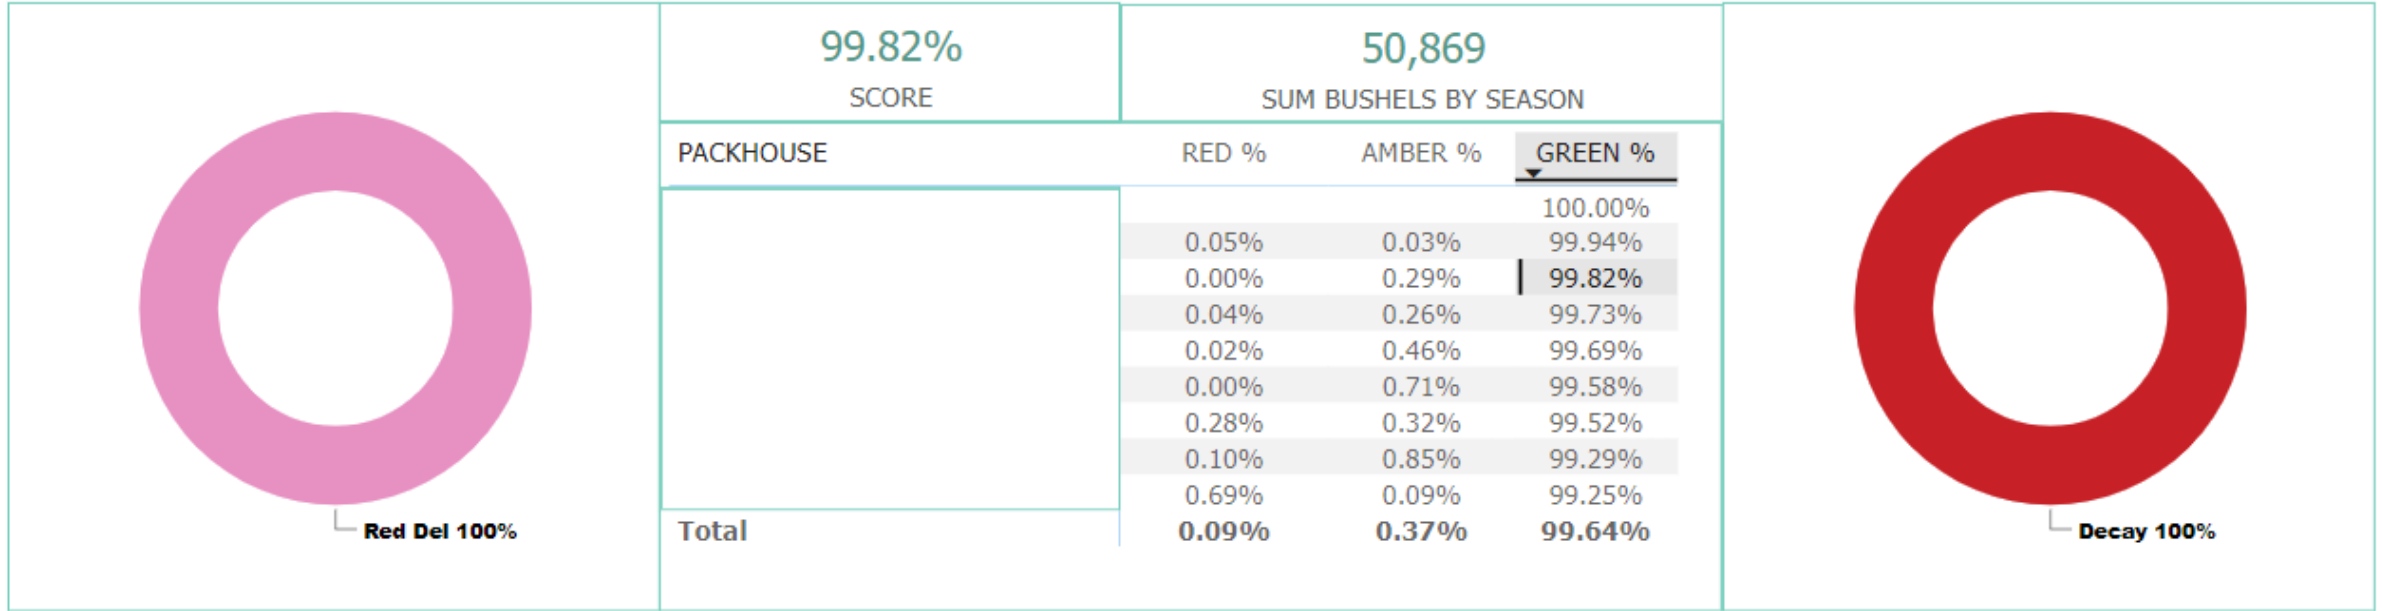

Red - Amber - Green - Report 2023-2024

Rejection Date	Order#	PackHouse	Customer Name	Customer Location	AMBER (Bushels)	RED (Bushels)	Reason	Variety
2/3/2024	1057237	PORPIGLIA FARMS	WAL-MART SUPERCENTERS	WAL-MART SUPERCENTERS-JOHNSTOWN, NY 6096	94	0	Decay	Red Del
Total					94	0		