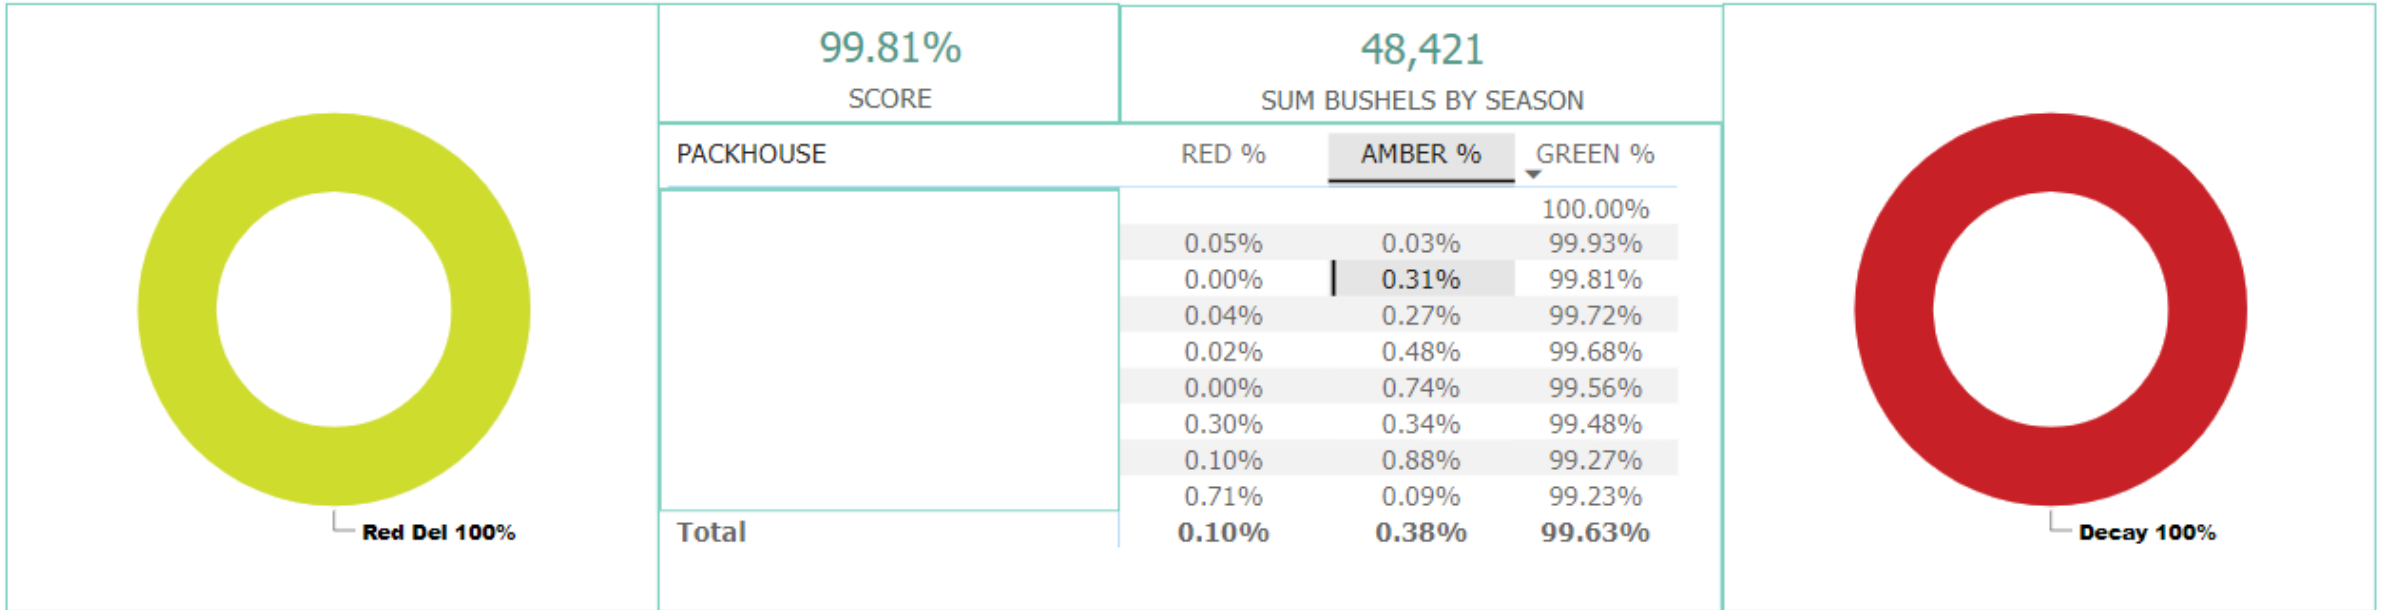

Red - Amber - Green - Report 2023-2024

Rejection Date	Order#	PackHouse	Customer Name	Customer Location	AMBER (Bushels)	RED (Bushels)	Reason	Variety
2/3/2024	1057237	PORPIGLIA FARMS	WAL-MART SUPERCENTERS	WAL-MART SUPERCENTERS-JOHNSTOWN, NY 6096	94	0	Decay	Red Del
Total					94	0		