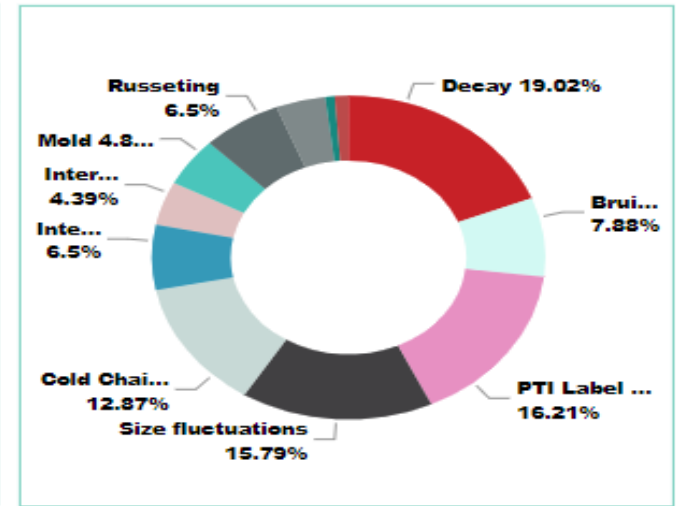

LAKE ONTARIO

Red - Amber - Green - Report 2023-2024

99.60% SCORE		764,214 BUSHELS BY SEASON		
PACKHOUSE	RED %	AMBER %	GREEN %	
			100.00%	
	0.04%	0.04%	99.92%	
	0.02%	0.19%	99.79%	
	0.12%	0.28%	99.60%	
	0.20%	0.24%	99.56%	
	0.22%	0.37%	99.41%	
	0.08%	0.52%	99.41%	
	0.57%	0.11%	99.32%	
	1.16%	0.11%	98.74%	
Total	0.16%	0.27%	99.58%	