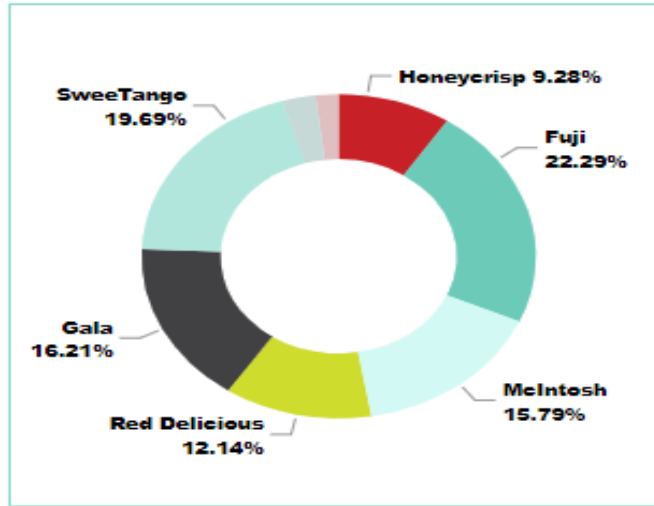

LAKE ONTARIO

Red - Amber - Green - Report 2023-2024

99.60% SCORE		764,214 BUSHELS BY SEASON		
PACKHOUSE	RED %	AMBER %	GREEN %	
			100.00%	
	0.04%	0.04%	99.92%	
	0.02%	0.19%	99.79%	
	0.12%	0.28%	99.60%	
	0.20%	0.24%	99.56%	
	0.22%	0.37%	99.41%	
	0.08%	0.52%	99.41%	
	0.57%	0.11%	99.32%	
	1.16%	0.11%	98.74%	
Total	0.16%	0.27%	99.58%	