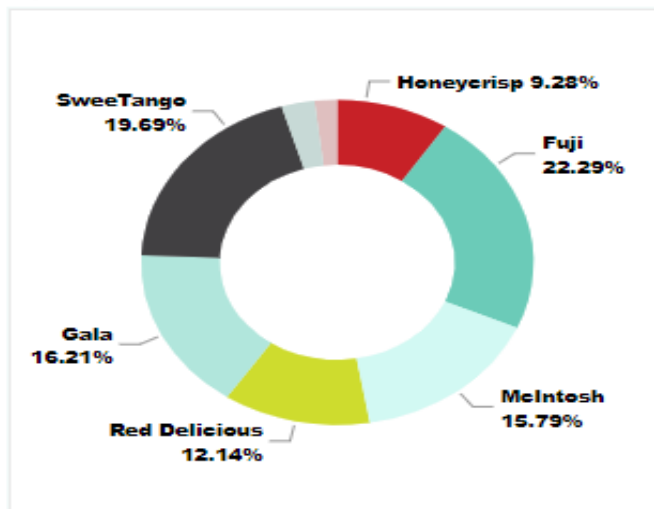

LAKE ONTARIO

Red - Amber - Green - Report 2023-2024

99.59% SCORE		754,136 BUSHELS BY SEASON		
PACKHOUSE	RED %	AMBER %	GREEN %	
			100.00%	
	0.04%	0.04%	99.92%	
	0.03%	0.20%	99.78%	
	0.12%	0.28%	99.59%	
	0.20%	0.24%	99.56%	
	0.22%	0.37%	99.41%	
	0.08%	0.52%	99.40%	
	0.57%	0.11%	99.32%	
	1.19%	0.11%	98.70%	
Total	0.16%	0.27%	99.57%	