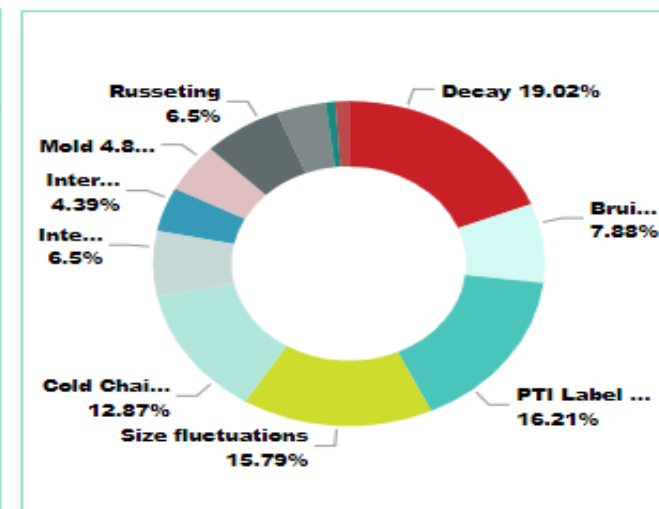

LAKE ONTARIO

Red - Amber - Green - Report 2023-2024

99.59% SCORE		754,136 BUSHELS BY SEASON		
PACKHOUSE	RED %	AMBER %	GREEN %	
			100.00%	
	0.04%	0.04%	99.92%	
	0.03%	0.20%	99.78%	
	0.12%	0.28%	99.59%	
	0.20%	0.24%	99.56%	
	0.22%	0.37%	99.41%	
	0.08%	0.52%	99.40%	
	0.57%	0.11%	99.32%	
	1.19%	0.11%	98.70%	
Total	0.16%	0.27%	99.57%	