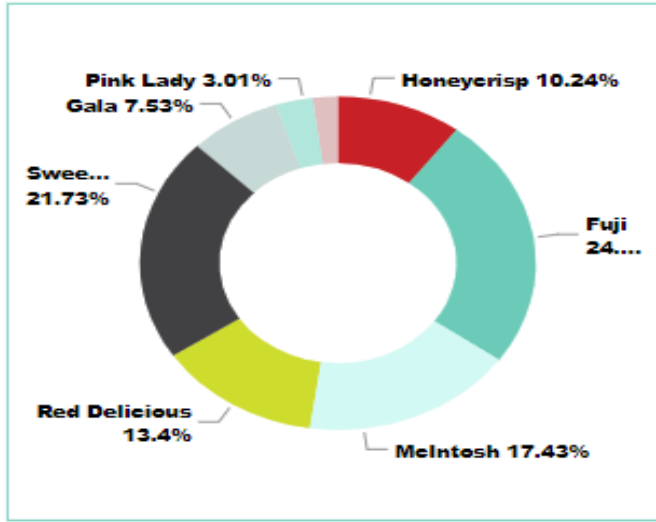

LAKE ONTARIO

Red - Amber - Green - Report 2023-2024

99.61% SCORE		723,347 BUSHELS BY SEASON		
PACKHOUSE	RED %	AMBER %	GREEN %	
			100.00%	
	0.04%	0.04%	99.92%	
	0.02%	0.21%	99.77%	
	0.13%	0.26%	99.61%	
	0.21%	0.24%	99.55%	
	0.22%	0.37%	99.41%	
	0.08%	0.55%	99.37%	
	0.59%	0.12%	99.29%	
	1.29%	0.12%	98.59%	
Total	0.17%	0.27%	99.57%	