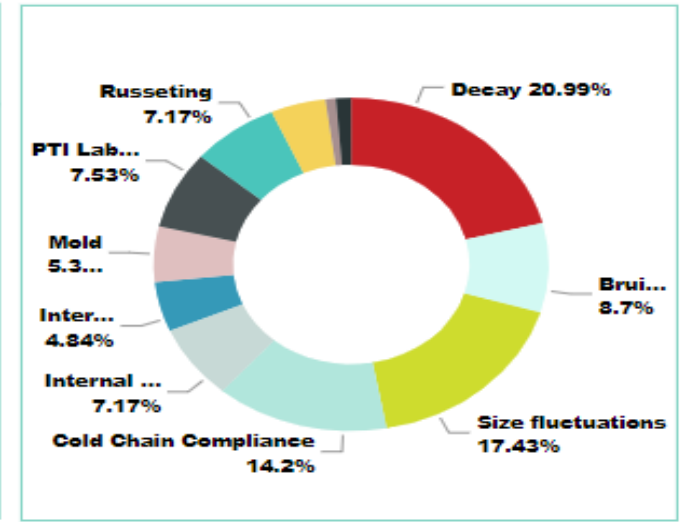

LAKE ONTARIO

Red - Amber - Green - Report 2023-2024

99.61% SCORE		723,347 BUSHELS BY SEASON		
PACKHOUSE	RED %	AMBER %	GREEN %	
			100.00%	
	0.04%	0.04%	99.92%	
	0.02%	0.21%	99.77%	
	0.13%	0.26%	99.61%	
	0.21%	0.24%	99.55%	
	0.22%	0.37%	99.41%	
	0.08%	0.55%	99.37%	
	0.59%	0.12%	99.29%	
	1.29%	0.12%	98.59%	
Total	0.17%	0.27%	99.57%	