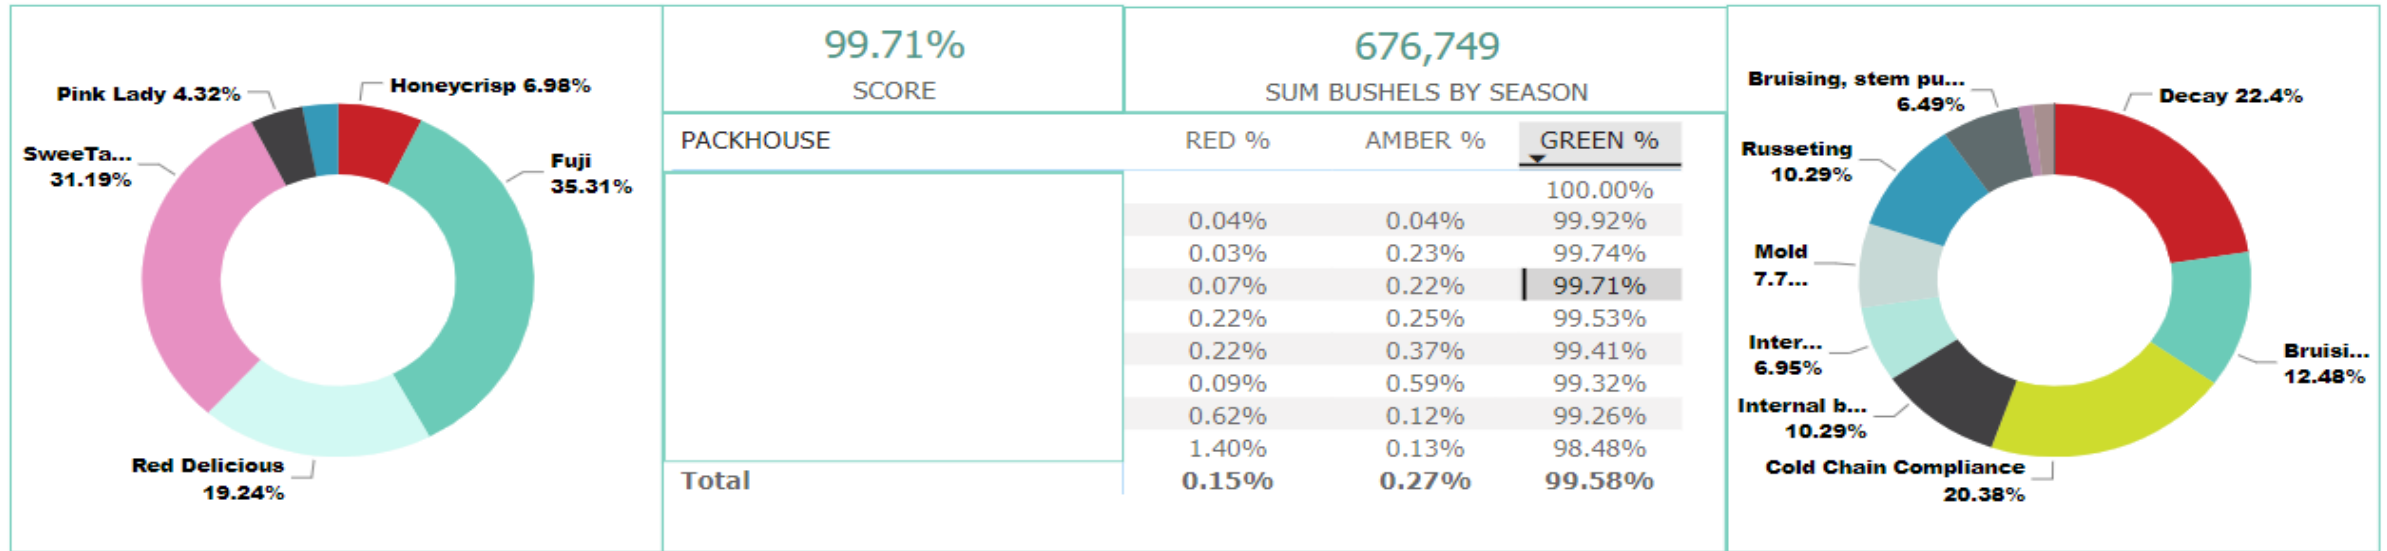

# LAKE ONTARIO

## Red - Amber - Green - Report 2023-2024

Rejection Date	Order#	PackHouse	Customer Name	Customer Location	AMBER (Bushels)	RED (Bushels)	Reason	Variety
9/13/2023	1016961	LAKE ONTARIO	Sam's Club	WAL-MART SUPERCENTERS-MONROE, GA 6055	252	0	Cold Chain Compliance	SweetTango
9/16/2023	1017009	LAKE ONTARIO	WAL-MART SUPERCENTERS	WAL-MART SUPERCENTERS-LONDON, KY 6097	135	0	Internal Browning	Honeycrisp
9/25/2023	1042170	LAKE ONTARIO	Sam's Club	WAL-MART SUPERCENTERS-WASHINGTON COURTHOUSE, OH 7023	144	0	Cold Chain Compliance	SweetTango
9/29/2023	1042878	LAKE ONTARIO	Sam's Club		144	0	Bruising	SweetTango
10/27/2023	1043835	LAKE ONTARIO	Sprouts		0	24	Discoloration	Snapdragon
10/30/2023	1043847	LAKE ONTARIO	Aldi		0	150	Mold	Red Delicious
11/1/2023	1043979	LAKE ONTARIO	WAL-MART SUPERCENTERS	WAL-MART SUPERCENTERS-PAGELAND, SC 6073	0	1	Wrong Item	Honeycrisp
11/22/2023	1045255	LAKE ONTARIO	Sam's Club		36	0	Bruising	SweetTango
11/28/2023	1045474	LAKE ONTARIO	Sam's Club	WAL-MART SUPERCENTERS-JOHNSTOWN, NY 6096	200	0	Internal breakdown	Fuji
12/5/2023	1046033	LAKE ONTARIO	Sam's Club	WAL-MART SUPERCENTERS-JOHNSTOWN, NY 6096	160	0	Decay	Fuji
1/23/2024	1054777	LAKE ONTARIO	Sam's Club	WAL-MART SUPERCENTERS-JOHNSTOWN, NY 6096	200	0	Russeting	Fuji
1/28/2024	1054825	LAKE ONTARIO	Sprouts		0	34	Poor Quality	Snapdragon
2/14/2024	1059975	LAKE ONTARIO	CH Robinson		0	30	Decay	SweetTango
2/23/2024	1060133	LAKE ONTARIO	WAL-MART SUPERCENTERS	WAL-MART SUPERCENTERS-LEWISTON, ME 7014	68	0	Decay	Red Delicious
2/23/2024	1060233	LAKE ONTARIO	Heartland Produce		0	126	Bruising, stem puncture and decay	Fuji
3/5/2024	1060296	LAKE ONTARIO	WAL-MART SUPERCENTERS	WAL-MART SUPERCENTERS-COCOA, FL 8851	94	0	Decay	Red Delicious
3/5/2024	1060317	LAKE ONTARIO	WAL-MART SUPERCENTERS	WAL-MART SUPERCENTERS-LEWISTON, ME 7014	62	0	Bruising	Red Delicious
4/22/2024	1061998	LAKE ONTARIO	Hannaford		0	84	Decay	Pink Lady
<b>Total</b>					<b>1495</b>	<b>448</b>		