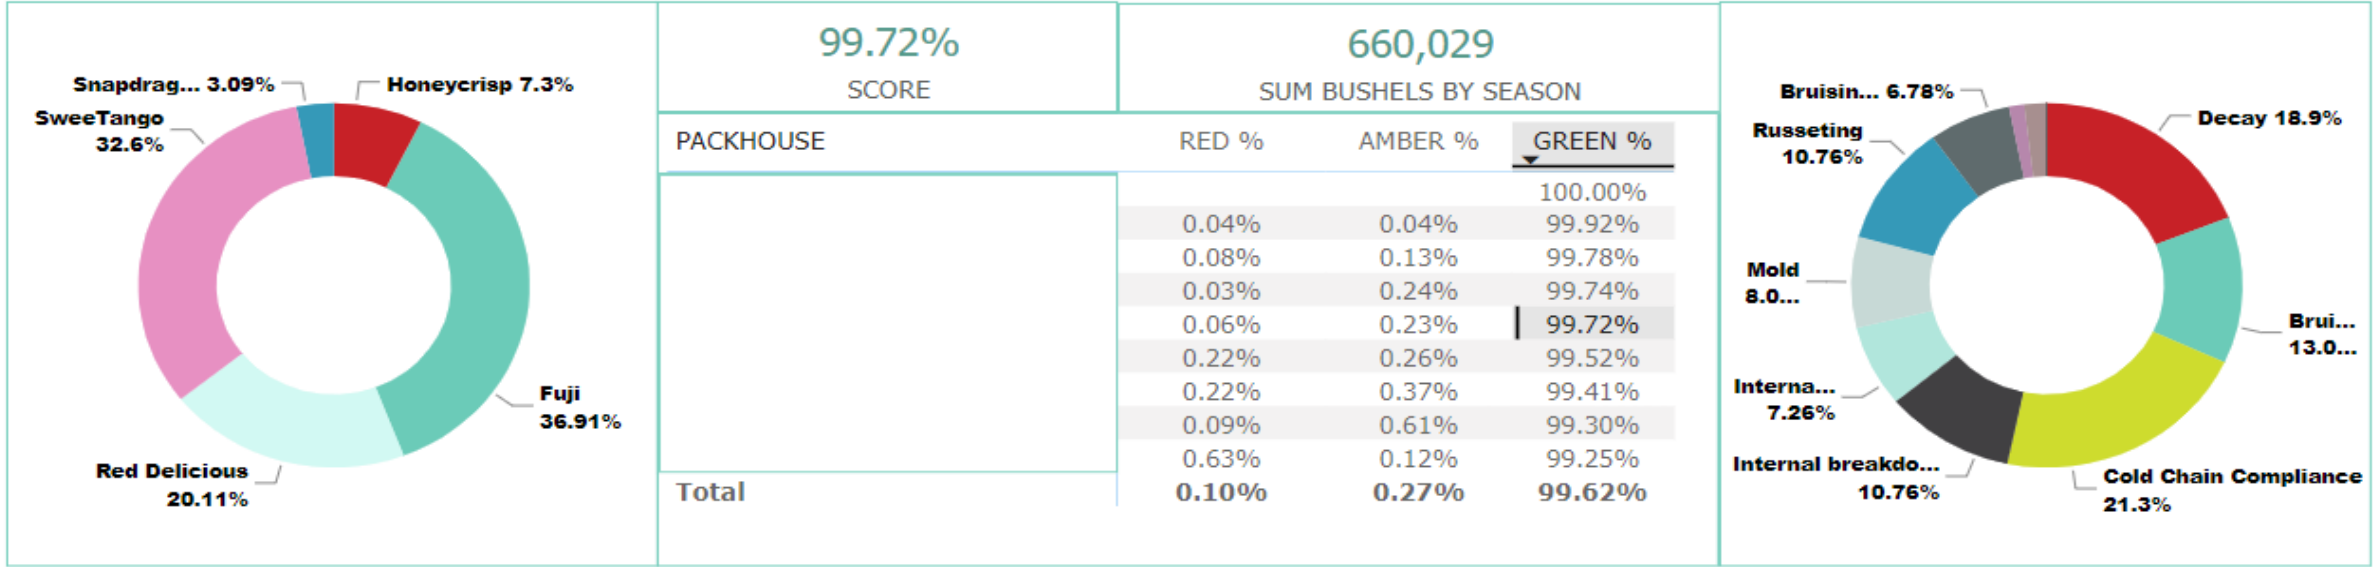

# LAKE ONTARIO

## Red - Amber - Green - Report 2023-2024

Rejection Date	Order#	PackHouse	Customer Name	Customer Location	AMBER (Bushels)	RED (Bushels)	Reason	Variety
9/13/2023	1016961	LAKE ONTARIO	Sam's Club	WAL-MART SUPERCENTERS-MONROE, GA 6055	252	0	Cold Chain Compliance	SweetTango
9/16/2023	1017009	LAKE ONTARIO	WAL-MART SUPERCENTERS	WAL-MART SUPERCENTERS-LONDON, KY 6097	135	0	Internal Browning	Honeycrisp
9/25/2023	1042170	LAKE ONTARIO	Sam's Club	WAL-MART SUPERCENTERS-WASHINGTON COURTHOUSE, OH 7023	144	0	Cold Chain Compliance	SweetTango
9/29/2023	1042878	LAKE ONTARIO	Sam's Club		144	0	Bruising	SweetTango
10/27/2023	1043835	LAKE ONTARIO	Sprouts		0	24	Discoloration	Snapdragon
10/30/2023	1043847	LAKE ONTARIO	Aldi		0	150	Mold	Red Delicious
11/1/2023	1043979	LAKE ONTARIO	WAL-MART SUPERCENTERS	WAL-MART SUPERCENTERS-PAGELAND, SC 6073	0	1	Wrong Item	Honeycrisp
11/22/2023	1045255	LAKE ONTARIO	Sam's Club		36	0	Bruising	SweetTango
11/28/2023	1045474	LAKE ONTARIO	Sam's Club	WAL-MART SUPERCENTERS-JOHNSTOWN, NY 6096	200	0	Internal breakdown	Fuji
12/5/2023	1046033	LAKE ONTARIO	Sam's Club	WAL-MART SUPERCENTERS-JOHNSTOWN, NY 6096	160	0	Decay	Fuji
1/23/2024	1054777	LAKE ONTARIO	Sam's Club	WAL-MART SUPERCENTERS-JOHNSTOWN, NY 6096	200	0	Russeting	Fuji
1/28/2024	1054825	LAKE ONTARIO	Sprouts		0	34	Poor Quality	Snapdragon
2/14/2024	1059975	LAKE ONTARIO	CH Robinson		0	30	Decay	SweetTango
2/23/2024	1060133	LAKE ONTARIO	WAL-MART SUPERCENTERS	WAL-MART SUPERCENTERS-LEWISTON, ME 7014	68	0	Decay	Red Delicious
2/23/2024	1060233	LAKE ONTARIO	Heartland Produce		0	126	Bruising, stem puncture and decay	Fuji
3/5/2024	1060296	LAKE ONTARIO	WAL-MART SUPERCENTERS	WAL-MART SUPERCENTERS-COCOA, FL 8851	94	0	Decay	Red Delicious
3/5/2024	1060317	LAKE ONTARIO	WAL-MART SUPERCENTERS	WAL-MART SUPERCENTERS-LEWISTON, ME 7014	62	0	Bruising	Red Delicious
<b>Total</b>					<b>1495</b>	<b>364</b>		