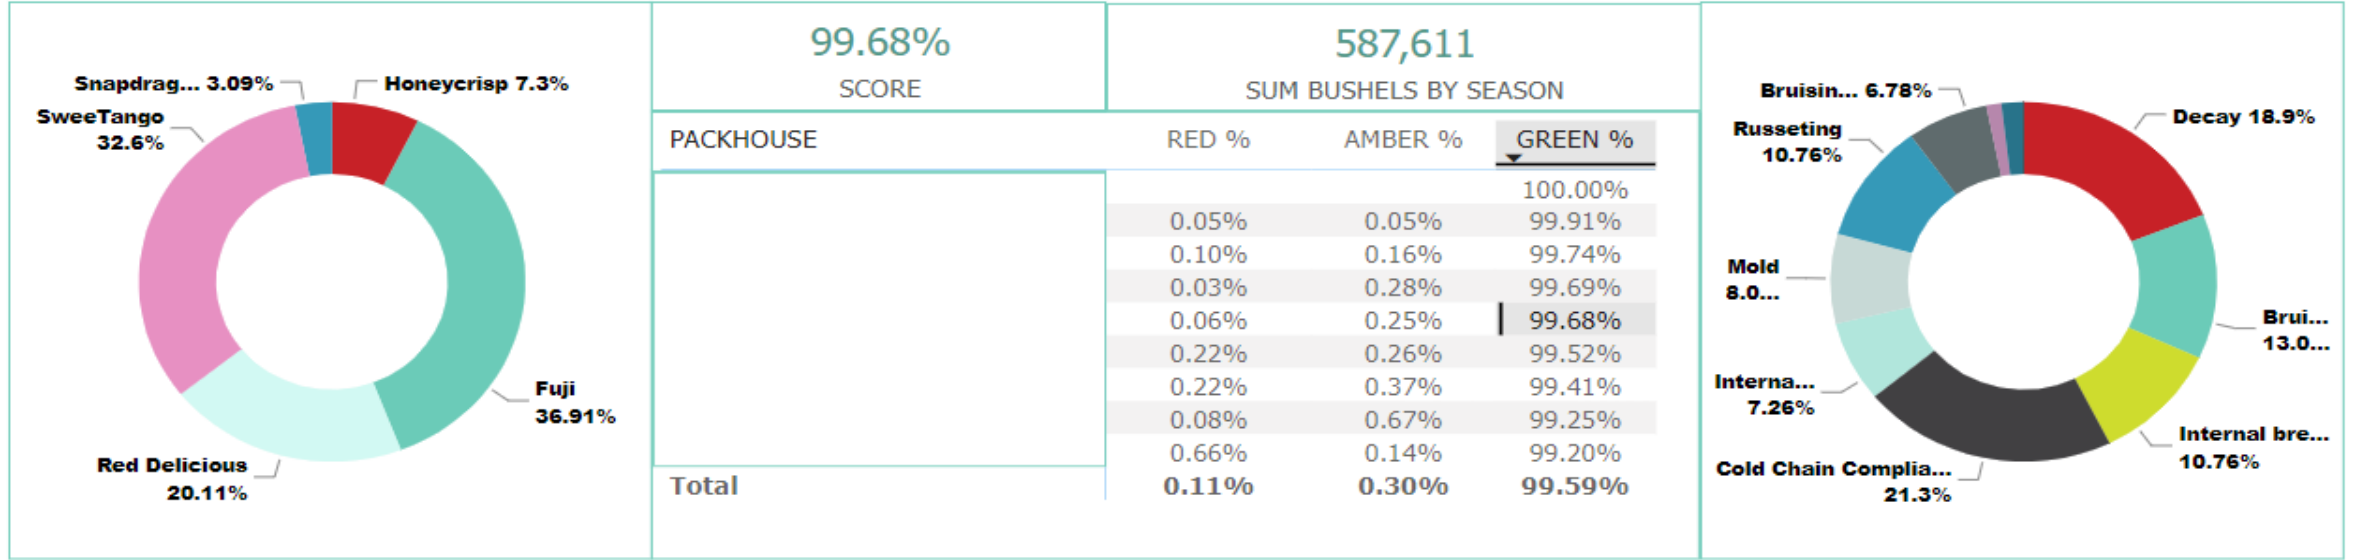

LAKE ONTARIO

Red - Amber - Green - Report 2023-2024

Rejection Date	Order#	PackHouse	Customer Name	Customer Location	AMBER (Bushels)	RED (Bushels)	Reason	Variety
9/13/2023	1016961	LAKE ONTARIO	Sam's Club	WAL-MART SUPERCENTERS-MONROE, GA 6055	252	0	Cold Chain Compliance	SweetTango
9/16/2023	1017009	LAKE ONTARIO	WAL-MART SUPERCENTERS	WAL-MART SUPERCENTERS-LONDON, KY 6097	135	0	Internal Browning	Honeycrisp
9/25/2023	1042170	LAKE ONTARIO	Sam's Club	WAL-MART SUPERCENTERS-WASHINGTON COURTHOUSE, OH 7023	144	0	Cold Chain Compliance	SweetTango
9/29/2023	1042878	LAKE ONTARIO	Sam's Club		144	0	Bruising	SweetTango
10/27/2023	1043835	LAKE ONTARIO	Sprouts		0	24	Discoloration	Snapdragon
10/30/2023	1043847	LAKE ONTARIO	Aldi		0	150	Mold	Red Delicious
11/1/2023	1043979	LAKE ONTARIO	WAL-MART SUPERCENTERS	WAL-MART SUPERCENTERS-PAGELAND, SC 6073	0	1	Wrong Item	Honeycrisp
11/22/2023	1045255	LAKE ONTARIO	Sam's Club		36	0	Bruising	SweetTango
11/28/2023	1045474	LAKE ONTARIO	Sam's Club	WAL-MART SUPERCENTERS-JOHNSTOWN, NY 6096	200	0	Internal breakdown	Fuji
12/5/2023	1046033	LAKE ONTARIO	Sam's Club	WAL-MART SUPERCENTERS-JOHNSTOWN, NY 6096	160	0	Decay	Fuji
1/23/2024	1054777	LAKE ONTARIO	Sam's Club	WAL-MART SUPERCENTERS-JOHNSTOWN, NY 6096	200	0	Russeting	Fuji
1/28/2024	1054825	LAKE ONTARIO	Sprouts		0	34	Poor Quality	Snapdragon
2/14/2024	1059975	LAKE ONTARIO	CH Robinson		0	30	Decay	SweetTango
2/23/2024	1060133	LAKE ONTARIO	WAL-MART SUPERCENTERS	WAL-MART SUPERCENTERS-LEWISTON, ME 7014	68	0	Decay	Red Delicious
2/23/2024	1060233	LAKE ONTARIO	Heartland Produce		0	126	Bruising, stem puncture and decay	Fuji
3/5/2024	1060296	LAKE ONTARIO	WAL-MART SUPERCENTERS	WAL-MART SUPERCENTERS-COCOA, FL 8851	94	0	Decay	Red Delicious
3/5/2024	1060317	LAKE ONTARIO	WAL-MART SUPERCENTERS	WAL-MART SUPERCENTERS-LEWISTON, ME 7014	62	0	Bruising	Red Delicious
Total					1495	364		