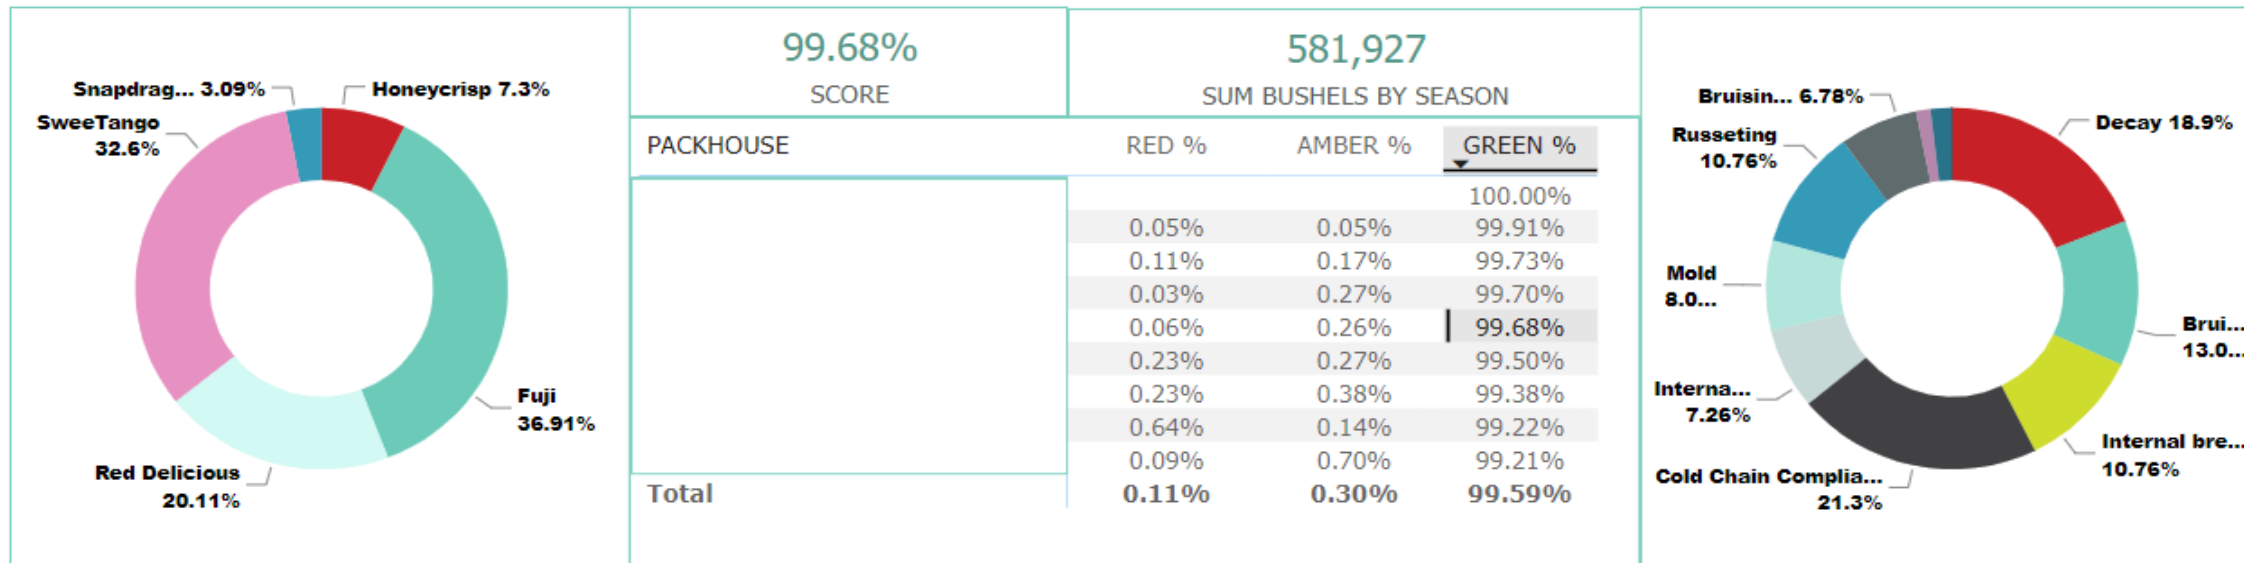

# LAKE ONTARIO

## Red - Amber - Green - Report 2023-2024

Rejection Date	Order#	PackHouse	Customer Name	Customer Location	AMBER (Bushels)	RED (Bushels)	Reason	Variety
9/13/2023	1016961	LAKE ONTARIO	Sam's Club	WAL-MART SUPERCENTERS-MONROE, GA 6055	252	0	Cold Chain Compliance	SweetTango
9/16/2023	1017009	LAKE ONTARIO	WAL-MART SUPERCENTERS	WAL-MART SUPERCENTERS-LONDON, KY 6097	135	0	Internal Browning	Honeycrisp
9/25/2023	1042170	LAKE ONTARIO	Sam's Club	WAL-MART SUPERCENTERS-WASHINGTON COURTHOUSE, OH 7023	144	0	Cold Chain Compliance	SweetTango
9/29/2023	1042878	LAKE ONTARIO	Sam's Club		144	0	Bruising	SweetTango
10/27/2023	1043835	LAKE ONTARIO	Sprouts		0	24	Discoloration	Snapdragon
10/30/2023	1043847	LAKE ONTARIO	Aldi		0	150	Mold	Red Delicious
11/1/2023	1043979	LAKE ONTARIO	WAL-MART SUPERCENTERS	WAL-MART SUPERCENTERS-PAGELAND, SC 6073	0	1	Wrong Item	Honeycrisp
11/22/2023	1045255	LAKE ONTARIO	Sam's Club		36	0	Bruising	SweetTango
11/28/2023	1045474	LAKE ONTARIO	Sam's Club	WAL-MART SUPERCENTERS-JOHNSTOWN, NY 6096	200	0	Internal breakdown	Fuji
12/5/2023	1046033	LAKE ONTARIO	Sam's Club	WAL-MART SUPERCENTERS-JOHNSTOWN, NY 6096	160	0	Decay	Fuji
1/23/2024	1054777	LAKE ONTARIO	Sam's Club	WAL-MART SUPERCENTERS-JOHNSTOWN, NY 6096	200	0	Russeting	Fuji
1/28/2024	1054825	LAKE ONTARIO	Sprouts		0	34	Poor Quality	Snapdragon
2/14/2024	1059975	LAKE ONTARIO	CH Robinson		0	30	Decay	SweetTango
2/23/2024	1060133	LAKE ONTARIO	WAL-MART SUPERCENTERS	WAL-MART SUPERCENTERS-LEWISTON, ME 7014	68	0	Decay	Red Delicious
2/23/2024	1060233	LAKE ONTARIO	Heartland Produce		0	126	Bruising, stem puncture and decay	Fuji
3/5/2024	1060296	LAKE ONTARIO	WAL-MART SUPERCENTERS	WAL-MART SUPERCENTERS-COCOA, FL 8851	94	0	Decay	Red Delicious
3/5/2024	1060317	LAKE ONTARIO	WAL-MART SUPERCENTERS	WAL-MART SUPERCENTERS-LEWISTON, ME 7014	62	0	Bruising	Red Delicious
<b>Total</b>					<b>1495</b>	<b>364</b>		