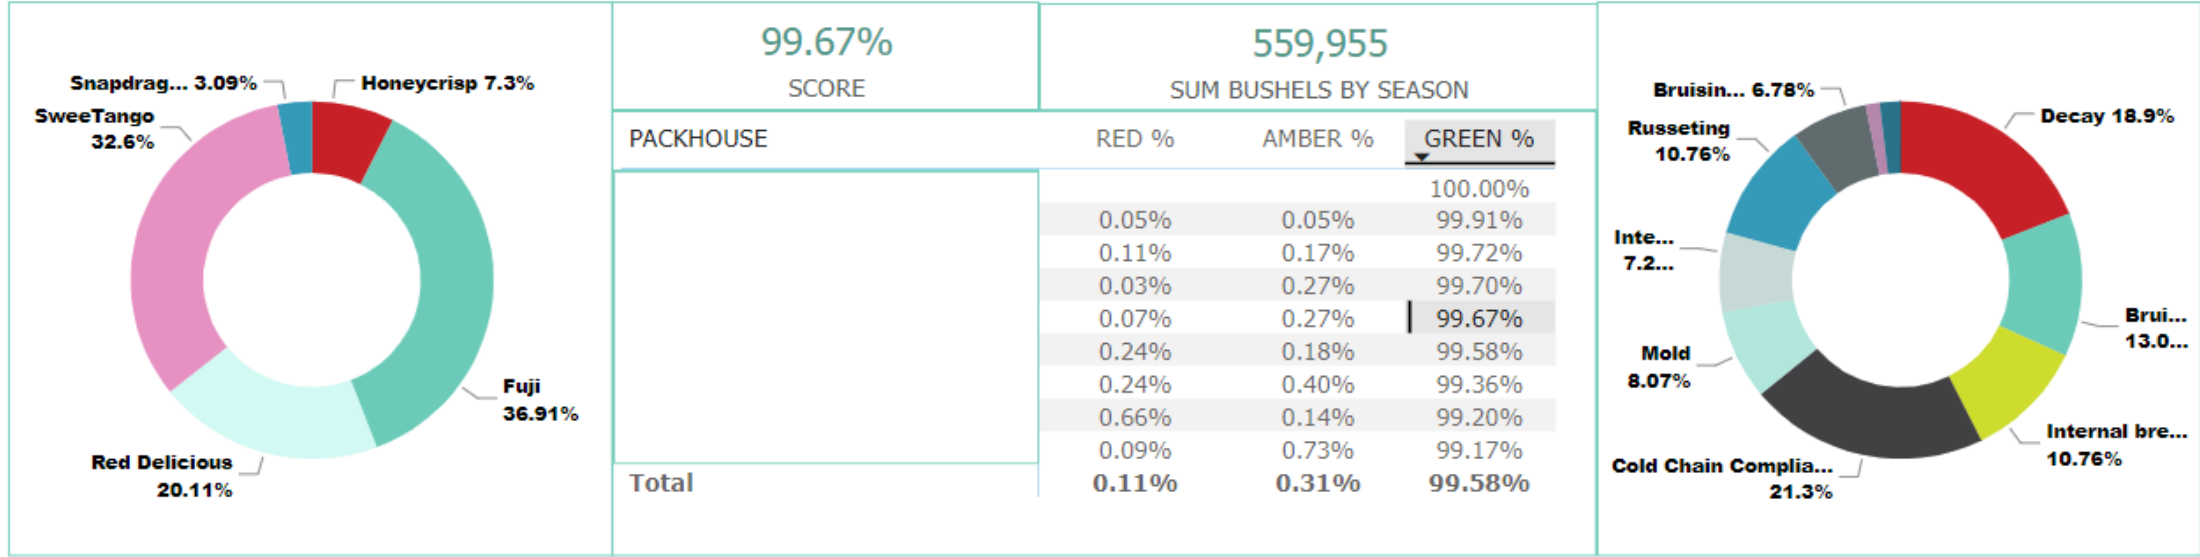

# LAKE ONTARIO

## Red - Amber - Green - Report 2023-2024

Rejection Date	Order#	PackHouse	Customer Name	Customer Location	AMBER (Bushels)	RED (Bushels)	Reason	Variety
9/13/2023	1016961	LAKE ONTARIO	Sam's Club	WAL-MART SUPERCENTERS-MONROE, GA 6055	252	0	Cold Chain Compliance	SweetTango
9/16/2023	1017009	LAKE ONTARIO	WAL-MART SUPERCENTERS	WAL-MART SUPERCENTERS-LONDON, KY 6097	135	0	Internal Browning	Honeycrisp
9/25/2023	1042170	LAKE ONTARIO	Sam's Club	WAL-MART SUPERCENTERS-WASHINGTON COURTHOUSE, OH 7023	144	0	Cold Chain Compliance	SweetTango
9/29/2023	1042878	LAKE ONTARIO	Sam's Club		144	0	Bruising	SweetTango
10/27/2023	1043835	LAKE ONTARIO	Sprouts		0	24	Discoloration	Snapdragon
10/30/2023	1043847	LAKE ONTARIO	Aldi		0	150	Mold	Red Delicious
11/1/2023	1043979	LAKE ONTARIO	WAL-MART SUPERCENTERS	WAL-MART SUPERCENTERS-PAGELAND, SC 6073	0	1	Wrong Item	Honeycrisp
11/22/2023	1045255	LAKE ONTARIO	Sam's Club		36	0	Bruising	SweetTango
11/28/2023	1045474	LAKE ONTARIO	Sam's Club	WAL-MART SUPERCENTERS-JOHNSTOWN, NY 6096	200	0	Internal breakdown	Fuji
12/5/2023	1046033	LAKE ONTARIO	Sam's Club	WAL-MART SUPERCENTERS-JOHNSTOWN, NY 6096	160	0	Decay	Fuji
1/23/2024	1054777	LAKE ONTARIO	Sam's Club	WAL-MART SUPERCENTERS-JOHNSTOWN, NY 6096	200	0	Russeting	Fuji
1/28/2024	1054825	LAKE ONTARIO	Sprouts		0	34	Poor Quality	Snapdragon
2/14/2024	1059975	LAKE ONTARIO	CH Robinson		0	30	Decay	SweetTango
2/23/2024	1060133	LAKE ONTARIO	WAL-MART SUPERCENTERS	WAL-MART SUPERCENTERS-LEWISTON, ME 7014	68	0	Decay	Red Delicious
2/23/2024	1060233	LAKE ONTARIO	Heartland Produce		0	126	Bruising, stem puncture and decay	Fuji
3/5/2024	1060296	LAKE ONTARIO	WAL-MART SUPERCENTERS	WAL-MART SUPERCENTERS-COCOA, FL 8851	94	0	Decay	Red Delicious
3/5/2024	1060317	LAKE ONTARIO	WAL-MART SUPERCENTERS	WAL-MART SUPERCENTERS-LEWISTON, ME 7014	62	0	Bruising	Red Delicious
<b>Total</b>					<b>1495</b>	<b>364</b>		