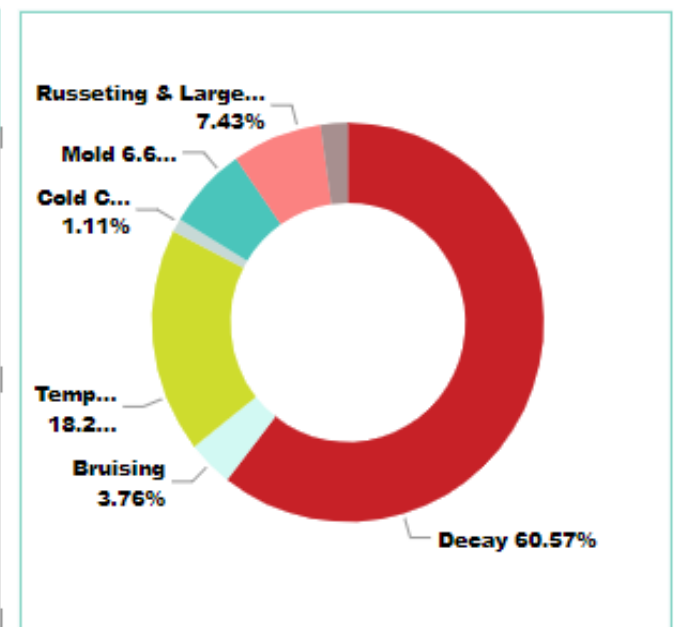

Red - Amber - Green - Report 2023-2024

99.41% SCORE		453,426 BUSHEL BY SEASON		
PACKHOUSE	RED %	AMBER %	GREEN %	
				100.00%
	0.04%	0.04%		99.92%
	0.02%	0.19%		99.79%
	0.12%	0.28%		99.60%
	0.20%	0.24%		99.56%
	0.22%	0.37%		99.41%
	0.08%	0.52%		99.41%
	0.57%	0.11%		99.32%
	1.16%	0.11%		98.74%
Total	0.16%	0.27%		99.58%

Rejection Date	Order#	PackHouse	Customer Name	Customer Location	AMBER (Bushels)	RED (Bushels)	Reason	Variety
10/26/2023	1043432	EMPIRE FRUIT	Aldi		0	180	Mold	Red Delicious
10/29/2023	1043965	EMPIRE FRUIT	Aldi		0	101	Bruising	Honeycrisp
11/24/2023	1045340	EMPIRE FRUIT	WAL-MART SUPERCENTERS	WAL-MART SUPERCENTERS-LONDON, KY 6097	570	0	Decay	Honeycrisp
12/4/2023	1045985	EMPIRE FRUIT	WAL-MART SUPERCENTERS	WAL-MART SUPERCENTERS-LONDON, KY 6097	469	0	Decay	Honeycrisp
12/23/2023	1046656	EMPIRE FRUIT	Sam's Club	WAL-MART SUPERCENTERS-JOHNSTOWN, NY 6096	160	0	Decay	Fuji
1/10/2024	1051387	EMPIRE FRUIT	WAL-MART SUPERCENTERS	WAL-MART SUPERCENTERS-LEWISTON, ME 7014	60	0	Bruising and decay	Pink Lady
2/4/2024	1058608	EMPIRE FRUIT	Sam's Club		490	0	Temp Recorder not on BOL	Fuji
2/27/2024	1060207	EMPIRE FRUIT	Sam's Club	WAL-MART SUPERCENTERS-JOHNSTOWN, NY 6096	200	0	Russeting & Large Lenticles	Fuji
3/6/2024	1060313	EMPIRE FRUIT	WAL-MART SUPERCENTERS	WAL-MART SUPERCENTERS-PAGELAND, SC 6073	270	0	Decay	Pink Lady
3/26/2024	1061597	EMPIRE FRUIT	Hannaford		0	68	Decay	Evercrisp
3/28/2024	1061578	EMPIRE FRUIT	Sam's Club	WAL-MART SUPERCENTERS-JOHNSTOWN, NY 6096	30	0	Cold Chain Compliance	Gala
4/3/2024	1061633	EMPIRE FRUIT	WAL-MART SUPERCENTERS	WAL-MART SUPERCENTERS-PAGELAND, SC 6073	94	0	Decay	Red Delicious
Total					2343	349		