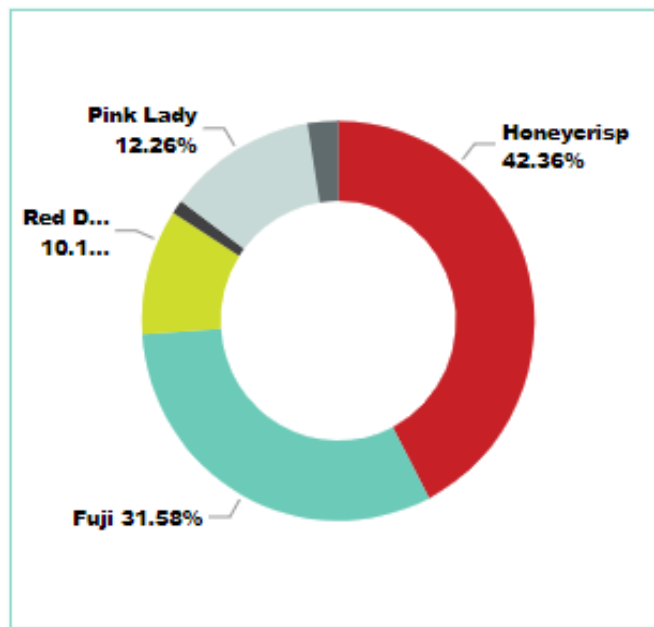

Red - Amber - Green - Report 2023-2024

99.41% SCORE		453,426 BUSHEL BY SEASON		
PACKHOUSE	RED %	AMBER %	GREEN %	
				100.00%
	0.04%	0.04%		99.92%
	0.02%	0.19%		99.79%
	0.12%	0.28%		99.60%
	0.20%	0.24%		99.56%
	0.22%	0.37%		99.41%
	0.08%	0.52%		99.41%
	0.57%	0.11%		99.32%
	1.16%	0.11%		98.74%
Total	0.16%	0.27%		99.58%

Rejection Date	Order#	PackHouse	Customer Name	Customer Location	AMBER (Bushels)	RED (Bushels)	Reason	Variety
10/26/2023	1043432	EMPIRE FRUIT	Aldi		0	180	Mold	Red Delicious
10/29/2023	1043965	EMPIRE FRUIT	Aldi		0	101	Bruising	Honeycrisp
11/24/2023	1045340	EMPIRE FRUIT	WAL-MART SUPERCENTERS	WAL-MART SUPERCENTERS-LONDON, KY 6097	570	0	Decay	Honeycrisp
12/4/2023	1045985	EMPIRE FRUIT	WAL-MART SUPERCENTERS	WAL-MART SUPERCENTERS-LONDON, KY 6097	469	0	Decay	Honeycrisp
12/23/2023	1046656	EMPIRE FRUIT	Sam's Club	WAL-MART SUPERCENTERS-JOHNSTOWN, NY 6096	160	0	Decay	Fuji
1/10/2024	1051387	EMPIRE FRUIT	WAL-MART SUPERCENTERS	WAL-MART SUPERCENTERS-LEWISTON, ME 7014	60	0	Bruising and decay	Pink Lady
2/4/2024	1058608	EMPIRE FRUIT	Sam's Club		490	0	Temp Recorder not on BOL	Fuji
2/27/2024	1060207	EMPIRE FRUIT	Sam's Club	WAL-MART SUPERCENTERS-JOHNSTOWN, NY 6096	200	0	Russeting & Large Lenticles	Fuji
3/6/2024	1060313	EMPIRE FRUIT	WAL-MART SUPERCENTERS	WAL-MART SUPERCENTERS-PAGELAND, SC 6073	270	0	Decay	Pink Lady
3/26/2024	1061597	EMPIRE FRUIT	Hannaford		0	68	Decay	Evercrisp
3/28/2024	1061578	EMPIRE FRUIT	Sam's Club	WAL-MART SUPERCENTERS-JOHNSTOWN, NY 6096	30	0	Cold Chain Compliance	Gala
4/3/2024	1061633	EMPIRE FRUIT	WAL-MART SUPERCENTERS	WAL-MART SUPERCENTERS-PAGELAND, SC 6073	94	0	Decay	Red Delicious
Total					2343	349		