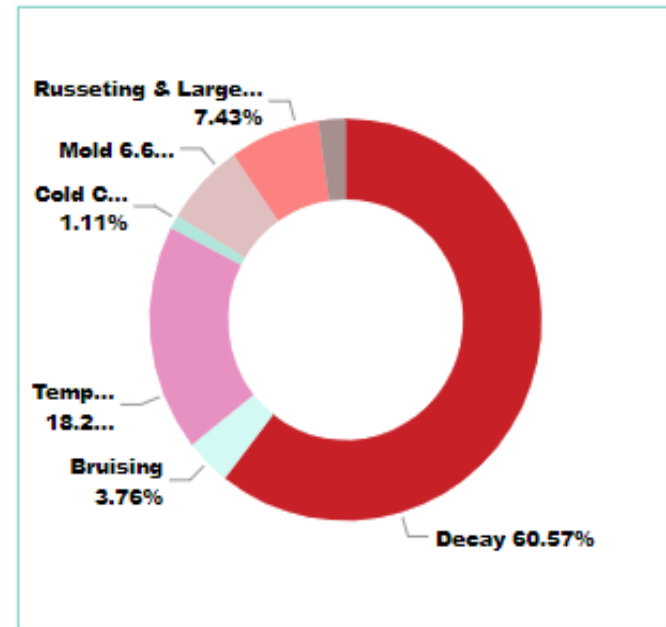

Red - Amber - Green - Report 2023-2024

99.40% SCORE		448,272 BUSHELS BY SEASON		
PACKHOUSE	RED %	AMBER %	GREEN %	
			100.00%	
	0.04%	0.04%	99.92%	
	0.03%	0.20%	99.78%	
	0.12%	0.28%	99.59%	
	0.20%	0.24%	99.56%	
	0.22%	0.37%	99.41%	
	0.08%	0.52%	99.40%	
	0.57%	0.11%	99.32%	
	1.19%	0.11%	98.70%	
Total	0.16%	0.27%	99.57%	

Rejection Date	Order#	PackHouse	Customer Name	Customer Location	AMBER (Bushels)	RED (Bushels)	Reason	Variety
10/26/2023	1043432	EMPIRE FRUIT	Aldi		0	180	Mold	Red Delicious
10/29/2023	1043965	EMPIRE FRUIT	Aldi		0	101	Bruising	Honeycrisp
11/24/2023	1045340	EMPIRE FRUIT	WAL-MART SUPERCENTERS	WAL-MART SUPERCENTERS-LONDON, KY 6097	570	0	Decay	Honeycrisp
12/4/2023	1045985	EMPIRE FRUIT	WAL-MART SUPERCENTERS	WAL-MART SUPERCENTERS-LONDON, KY 6097	469	0	Decay	Honeycrisp
12/23/2023	1046656	EMPIRE FRUIT	Sam's Club	WAL-MART SUPERCENTERS-JOHNSTOWN, NY 6096	160	0	Decay	Fuji
1/10/2024	1051387	EMPIRE FRUIT	WAL-MART SUPERCENTERS	WAL-MART SUPERCENTERS-LEWISTON, ME 7014	60	0	Bruising and decay	Pink Lady
2/4/2024	1058608	EMPIRE FRUIT	Sam's Club		490	0	Temp Recorder not on BOL	Fuji
2/27/2024	1060207	EMPIRE FRUIT	Sam's Club	WAL-MART SUPERCENTERS-JOHNSTOWN, NY 6096	200	0	Russeting & Large Lenticles	Fuji
3/6/2024	1060313	EMPIRE FRUIT	WAL-MART SUPERCENTERS	WAL-MART SUPERCENTERS-PAGELAND, SC 6073	270	0	Decay	Pink Lady
3/26/2024	1061597	EMPIRE FRUIT	Hannaford		0	68	Decay	Evercrisp
3/28/2024	1061578	EMPIRE FRUIT	Sam's Club	WAL-MART SUPERCENTERS-JOHNSTOWN, NY 6096	30	0	Cold Chain Compliance	Gala
4/3/2024	1061633	EMPIRE FRUIT	WAL-MART SUPERCENTERS	WAL-MART SUPERCENTERS-PAGELAND, SC 6073	94	0	Decay	Red Delicious
Total					2343	349		