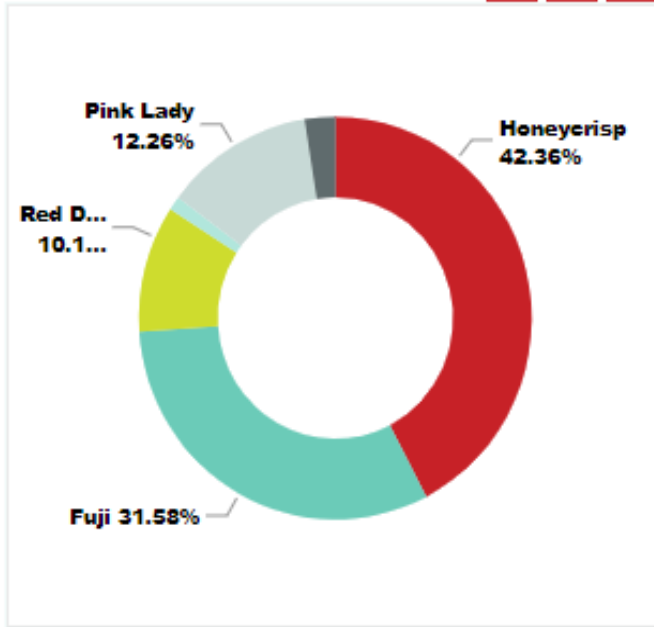

Red - Amber - Green - Report 2023-2024

99.40% SCORE		448,272 BUSHELS BY SEASON		
PACKHOUSE	RED %	AMBER %	GREEN %	
			100.00%	
	0.04%	0.04%	99.92%	
	0.03%	0.20%	99.78%	
	0.12%	0.28%	99.59%	
	0.20%	0.24%	99.56%	
	0.22%	0.37%	99.41%	
	0.08%	0.52%	99.40%	
	0.57%	0.11%	99.32%	
	1.19%	0.11%	98.70%	
Total	0.16%	0.27%	99.57%	

Rejection Date	Order#	PackHouse	Customer Name	Customer Location	AMBER (Bushels)	RED (Bushels)	Reason	Variety
10/26/2023	1043432	EMPIRE FRUIT	Aldi		0	180	Mold	Red Delicious
10/29/2023	1043965	EMPIRE FRUIT	Aldi		0	101	Bruising	Honeycrisp
11/24/2023	1045340	EMPIRE FRUIT	WAL-MART SUPERCENTERS	WAL-MART SUPERCENTERS-LONDON, KY 6097	570	0	Decay	Honeycrisp
12/4/2023	1045985	EMPIRE FRUIT	WAL-MART SUPERCENTERS	WAL-MART SUPERCENTERS-LONDON, KY 6097	469	0	Decay	Honeycrisp
12/23/2023	1046656	EMPIRE FRUIT	Sam's Club	WAL-MART SUPERCENTERS-JOHNSTOWN, NY 6096	160	0	Decay	Fuji
1/10/2024	1051387	EMPIRE FRUIT	WAL-MART SUPERCENTERS	WAL-MART SUPERCENTERS-LEWISTON, ME 7014	60	0	Bruising and decay	Pink Lady
2/4/2024	1058608	EMPIRE FRUIT	Sam's Club		490	0	Temp Recorder not on BOL	Fuji
2/27/2024	1060207	EMPIRE FRUIT	Sam's Club	WAL-MART SUPERCENTERS-JOHNSTOWN, NY 6096	200	0	Russeting & Large Lenticles	Fuji
3/6/2024	1060313	EMPIRE FRUIT	WAL-MART SUPERCENTERS	WAL-MART SUPERCENTERS-PAGELAND, SC 6073	270	0	Decay	Pink Lady
3/26/2024	1061597	EMPIRE FRUIT	Hannaford		0	68	Decay	Evercrisp
3/28/2024	1061578	EMPIRE FRUIT	Sam's Club	WAL-MART SUPERCENTERS-JOHNSTOWN, NY 6096	30	0	Cold Chain Compliance	Gala
4/3/2024	1061633	EMPIRE FRUIT	WAL-MART SUPERCENTERS	WAL-MART SUPERCENTERS-PAGELAND, SC 6073	94	0	Decay	Red Delicious
Total					2343	349		