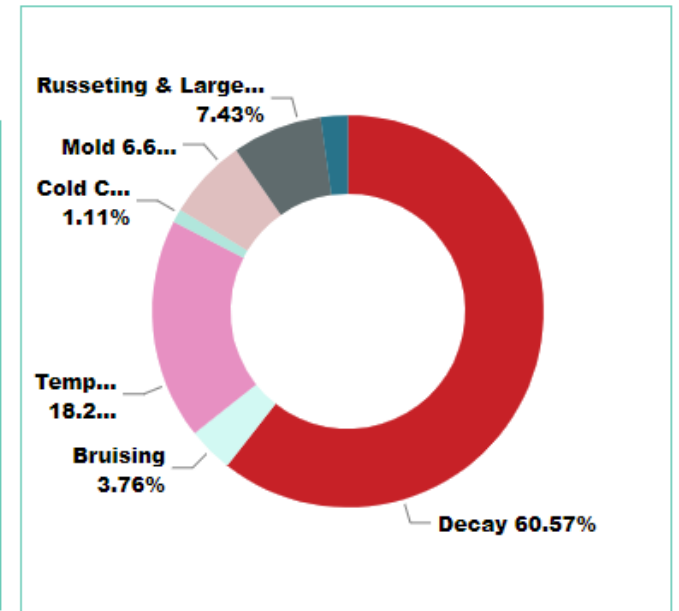

EMPIRE FRUIT GROWERS

Red - Amber - Green - Report 2023-2024

99.37% SCORE		429,656 BUSHELS BY SEASON		
PACKHOUSE	RED %	AMBER %	GREEN %	
			100.00%	
	0.04%	0.04%	99.92%	
	0.02%	0.21%	99.77%	
	0.13%	0.26%	99.61%	
	0.21%	0.24%	99.55%	
	0.22%	0.37%	99.41%	
	0.08%	0.55%	99.37%	
	0.59%	0.12%	99.29%	
	1.29%	0.12%	98.59%	
Total	0.17%	0.27%	99.57%	

Rejection Date	Order#	PackHouse	Customer Name	Customer Location	AMBER (Bushels)	RED (Bushels)	Reason	Variety
10/26/2023	1043432	EMPIRE FRUIT	Aldi		0	180	Mold	Red Delicious
10/29/2023	1043965	EMPIRE FRUIT	Aldi		0	101	Bruising	Honeycrisp
11/24/2023	1045340	EMPIRE FRUIT	WAL-MART SUPERCENTERS	WAL-MART SUPERCENTERS-LONDON, KY 6097	570	0	Decay	Honeycrisp
12/4/2023	1045985	EMPIRE FRUIT	WAL-MART SUPERCENTERS	WAL-MART SUPERCENTERS-LONDON, KY 6097	469	0	Decay	Honeycrisp
12/23/2023	1046656	EMPIRE FRUIT	Sam's Club	WAL-MART SUPERCENTERS-JOHNSTOWN, NY 6096	160	0	Decay	Fuji
1/10/2024	1051387	EMPIRE FRUIT	WAL-MART SUPERCENTERS	WAL-MART SUPERCENTERS-LEWISTON, ME 7014	60	0	Bruising and decay	Pink Lady
2/4/2024	1058608	EMPIRE FRUIT	Sam's Club		490	0	Temp Recorder not on BOL	Fuji
2/27/2024	1060207	EMPIRE FRUIT	Sam's Club	WAL-MART SUPERCENTERS-JOHNSTOWN, NY 6096	200	0	Russeting & Large Lenticles	Fuji
3/6/2024	1060313	EMPIRE FRUIT	WAL-MART SUPERCENTERS	WAL-MART SUPERCENTERS-PAGELAND, SC 6073	270	0	Decay	Pink Lady
3/26/2024	1061597	EMPIRE FRUIT	Hannaford		0	68	Decay	Evercrisp
3/28/2024	1061578	EMPIRE FRUIT	Sam's Club	WAL-MART SUPERCENTERS-JOHNSTOWN, NY 6096	30	0	Cold Chain Compliance	Gala
4/3/2024	1061633	EMPIRE FRUIT	WAL-MART SUPERCENTERS	WAL-MART SUPERCENTERS-PAGELAND, SC 6073	94	0	Decay	Red Delicious
Total					2343	349		