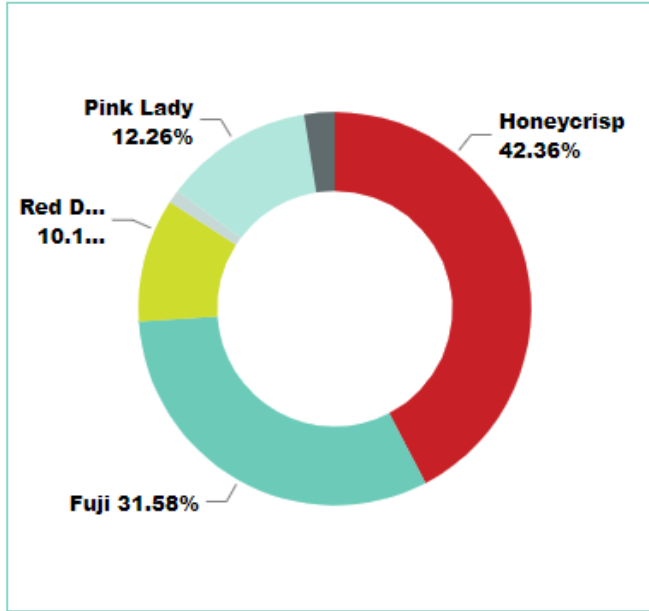

EMPIRE FRUIT GROWERS

Red - Amber - Green - Report 2023-2024

99.37% SCORE		429,656 BUSHELS BY SEASON		
PACKHOUSE	RED %	AMBER %	GREEN %	
			100.00%	
	0.04%	0.04%	99.92%	
	0.02%	0.21%	99.77%	
	0.13%	0.26%	99.61%	
	0.21%	0.24%	99.55%	
	0.22%	0.37%	99.41%	
	0.08%	0.55%	99.37%	
	0.59%	0.12%	99.29%	
	1.29%	0.12%	98.59%	
Total	0.17%	0.27%	99.57%	

Rejection Date	Order#	PackHouse	Customer Name	Customer Location	AMBER (Bushels)	RED (Bushels)	Reason	Variety
10/26/2023	1043432	EMPIRE FRUIT	Aldi		0	180	Mold	Red Delicious
10/29/2023	1043965	EMPIRE FRUIT	Aldi		0	101	Bruising	Honeycrisp
11/24/2023	1045340	EMPIRE FRUIT	WAL-MART SUPERCENTERS	WAL-MART SUPERCENTERS-LONDON, KY 6097	570	0	Decay	Honeycrisp
12/4/2023	1045985	EMPIRE FRUIT	WAL-MART SUPERCENTERS	WAL-MART SUPERCENTERS-LONDON, KY 6097	469	0	Decay	Honeycrisp
12/23/2023	1046656	EMPIRE FRUIT	Sam's Club	WAL-MART SUPERCENTERS-JOHNSTOWN, NY 6096	160	0	Decay	Fuji
1/10/2024	1051387	EMPIRE FRUIT	WAL-MART SUPERCENTERS	WAL-MART SUPERCENTERS-LEWISTON, ME 7014	60	0	Bruising and decay	Pink Lady
2/4/2024	1058608	EMPIRE FRUIT	Sam's Club		490	0	Temp Recorder not on BOL	Fuji
2/27/2024	1060207	EMPIRE FRUIT	Sam's Club	WAL-MART SUPERCENTERS-JOHNSTOWN, NY 6096	200	0	Russeting & Large Lenticles	Fuji
3/6/2024	1060313	EMPIRE FRUIT	WAL-MART SUPERCENTERS	WAL-MART SUPERCENTERS-PAGELAND, SC 6073	270	0	Decay	Pink Lady
3/26/2024	1061597	EMPIRE FRUIT	Hannaford		0	68	Decay	Evercrisp
3/28/2024	1061578	EMPIRE FRUIT	Sam's Club	WAL-MART SUPERCENTERS-JOHNSTOWN, NY 6096	30	0	Cold Chain Compliance	Gala
4/3/2024	1061633	EMPIRE FRUIT	WAL-MART SUPERCENTERS	WAL-MART SUPERCENTERS-PAGELAND, SC 6073	94	0	Decay	Red Delicious
Total					2343	349		