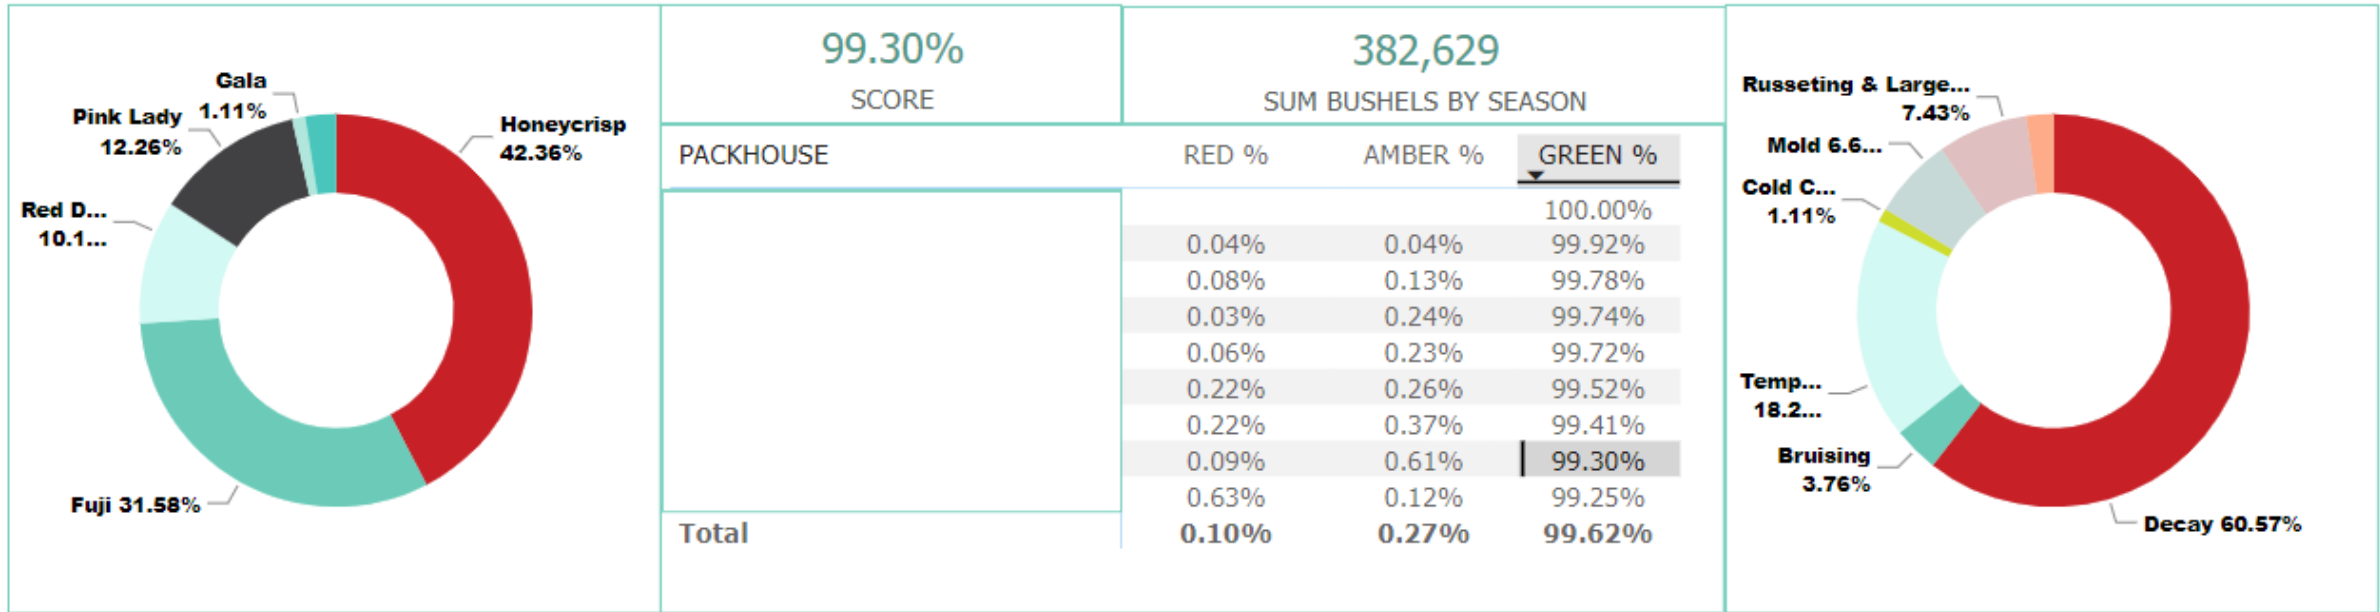

EMPIRE FRUIT GROWERS

Red - Amber - Green - Report 2023-2024

Rejection Date	Order#	PackHouse	Customer Name	Customer Location	AMBER (Bushels)	RED (Bushels)	Reason	Variety
10/26/2023	1043432	EMPIRE FRUIT	Aldi		0	180	Mold	Red Delicious
10/29/2023	1043965	EMPIRE FRUIT	Aldi		0	101	Bruising	Honeycrisp
11/24/2023	1045340	EMPIRE FRUIT	WAL-MART SUPERCENTERS	WAL-MART SUPERCENTERS-LONDON, KY 6097	570	0	Decay	Honeycrisp
12/4/2023	1045985	EMPIRE FRUIT	WAL-MART SUPERCENTERS	WAL-MART SUPERCENTERS-LONDON, KY 6097	469	0	Decay	Honeycrisp
12/23/2023	1046656	EMPIRE FRUIT	Sam's Club	WAL-MART SUPERCENTERS-JOHNSTOWN, NY 6096	160	0	Decay	Fuji
1/10/2024	1051387	EMPIRE FRUIT	WAL-MART SUPERCENTERS	WAL-MART SUPERCENTERS-LEWISTON, ME 7014	60	0	Bruising and decay	Pink Lady
2/4/2024	1058608	EMPIRE FRUIT	Sam's Club		490	0	Temp Recorder not on BOL	Fuji
2/27/2024	1060207	EMPIRE FRUIT	Sam's Club	WAL-MART SUPERCENTERS-JOHNSTOWN, NY 6096	200	0	Russeting & Large Lenticles	Fuji
3/6/2024	1060313	EMPIRE FRUIT	WAL-MART SUPERCENTERS	WAL-MART SUPERCENTERS-PAGELAND, SC 6073	270	0	Decay	Pink Lady
3/26/2024	1061597	EMPIRE FRUIT	Hannaford		0	68	Decay	Evercrisp
3/28/2024	1061578	EMPIRE FRUIT	Sam's Club	WAL-MART SUPERCENTERS-JOHNSTOWN, NY 6096	30	0	Cold Chain Compliance	Gala
4/3/2024	1061633	EMPIRE FRUIT	WAL-MART SUPERCENTERS	WAL-MART SUPERCENTERS-PAGELAND, SC 6073	94	0	Decay	Red Delicious
Total					2343	349		