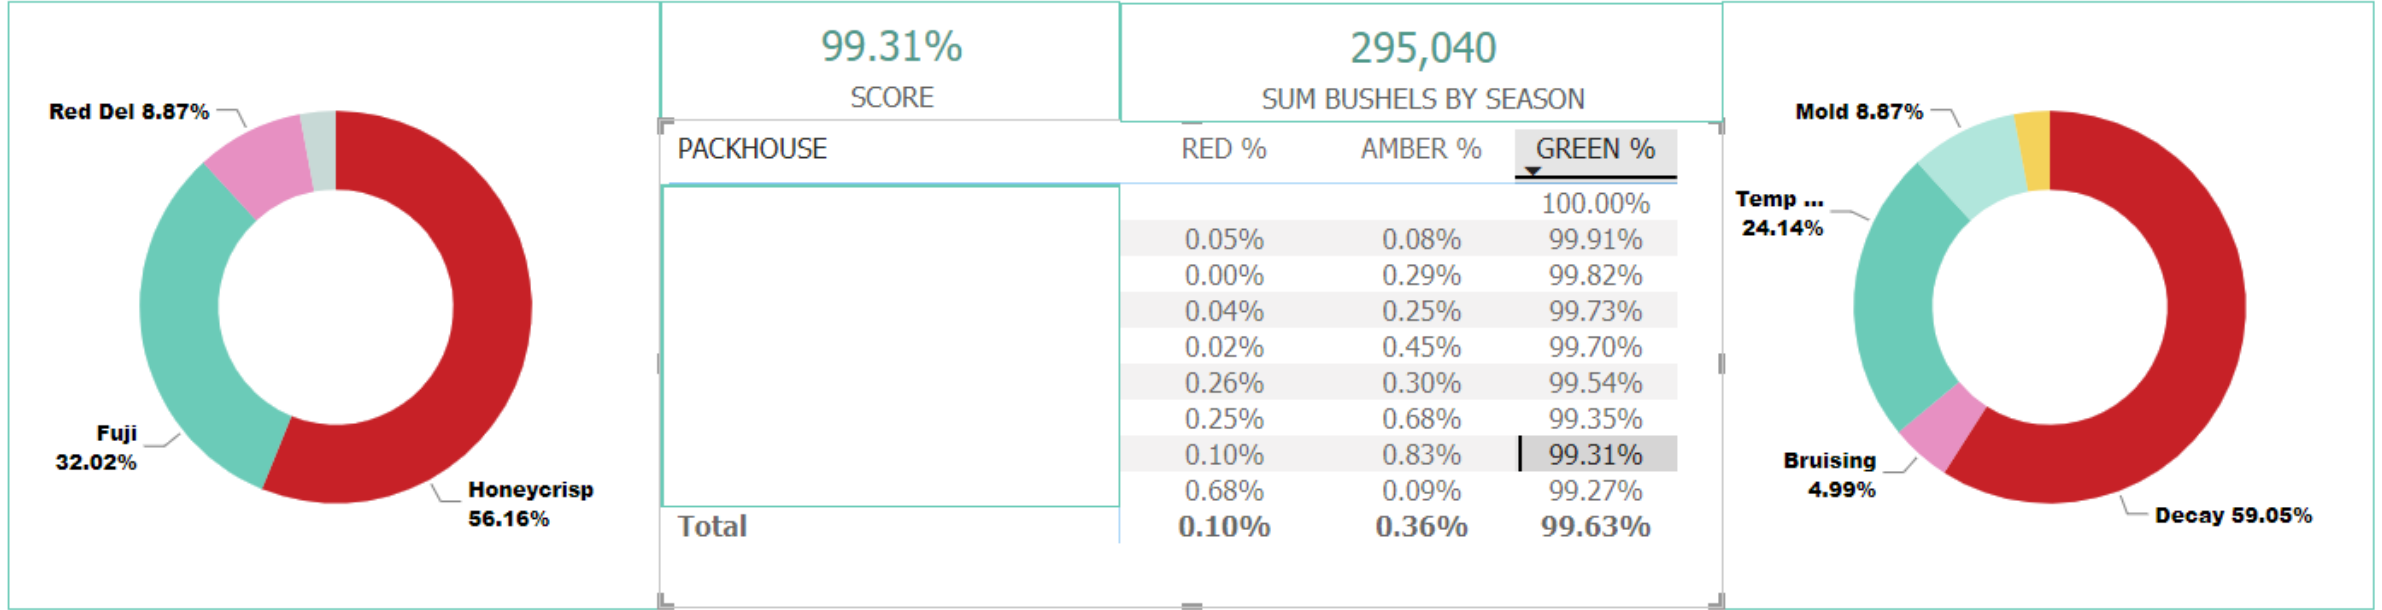

EMPIRE FRUIT GROWERS

Red - Amber - Green - Report 2023-2024

Rejection Date	Order#	PackHouse	Customer Name	Customer Location	AMBER (Bushels)	RED (Bushels)	Reason	Variety
10/26/2023	1043432	EMPIRE FRUIT	Aldi		0	180	Mold	Red Del
10/29/2023	1043965	EMPIRE FRUIT	Aldi		0	101	Bruising	Honeycrisp
11/24/2023	1045340	EMPIRE FRUIT	WAL-MART SUPERCENTERS	WAL-MART SUPERCENTERS-LONDON, KY 6097	570	0	Decay	Honeycrisp
12/4/2023	1045985	EMPIRE FRUIT	WAL-MART SUPERCENTERS	WAL-MART SUPERCENTERS-LONDON, KY 6097	469	0	Decay	Honeycrisp
12/23/2023	1046656	EMPIRE FRUIT	Sam's Club	WAL-MART SUPERCENTERS-JOHNSTOWN, NY 6096	160	0	Decay	Fuji
1/10/2024	1051387	EMPIRE FRUIT	WAL-MART SUPERCENTERS	WAL-MART SUPERCENTERS-LEWISTON, ME 7014	60	0	Bruising and decay	Pink Lady
2/4/2024	1058608	EMPIRE FRUIT	Sam's Club		490	0	Temp Recorder not on BOL	Fuji
Total					1749	281		