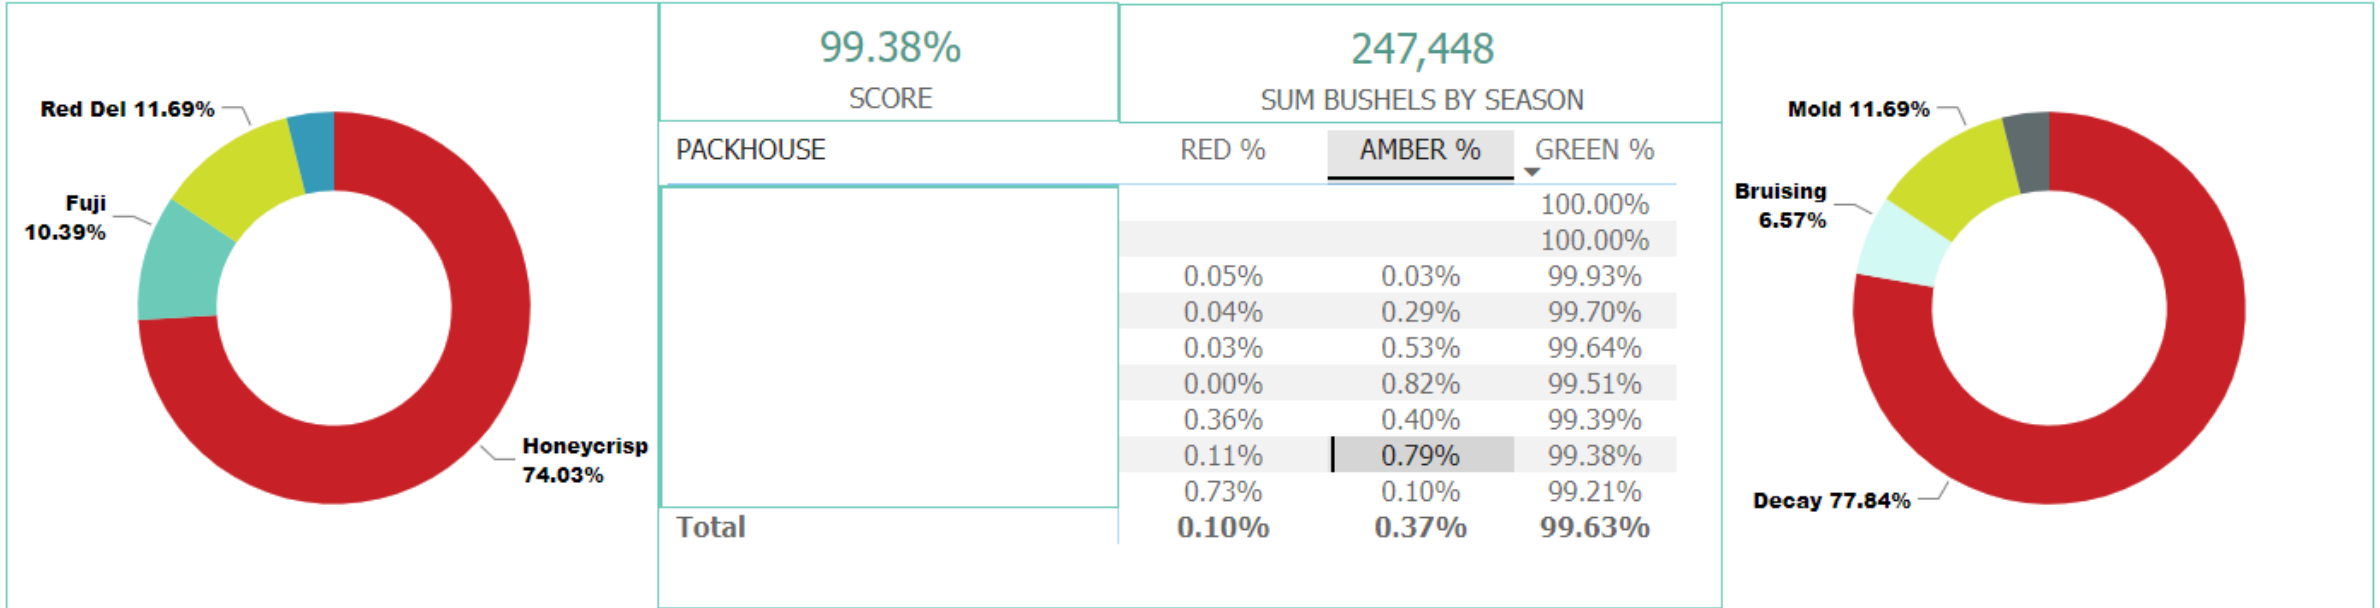

EMPIRE FRUIT GROWERS

Red - Amber - Green - Report 2023-2024

Rejection Date	Order#	PackHouse	Customer Name	Customer Location	AMBER (Bushels)	RED (Bushels)	Reason	Variety
10/26/2023	1043432	EMPIRE FRUIT	Aldi		0	180	Mold	Red Del
10/29/2023	1043965	EMPIRE FRUIT	Aldi		0	101	Bruising	Honeycrisp
11/24/2023	1045340	EMPIRE FRUIT	WAL-MART SUPERCENTERS	WAL-MART SUPERCENTERS-LONDON, KY 6097	570	0	Decay	Honeycrisp
12/4/2023	1045985	EMPIRE FRUIT	WAL-MART SUPERCENTERS	WAL-MART SUPERCENTERS-LONDON, KY 6097	469	0	Decay	Honeycrisp
12/23/2023	1046656	EMPIRE FRUIT	Sam's Club	WAL-MART SUPERCENTERS-JOHNSTOWN, NY 6096	160	0	Decay	Fuji
1/10/2024	1051387	EMPIRE FRUIT	WAL-MART SUPERCENTERS	WAL-MART SUPERCENTERS-LEWISTON, ME 7014	60	0	Bruising and decay	Pink Lady
Total					1259	281		